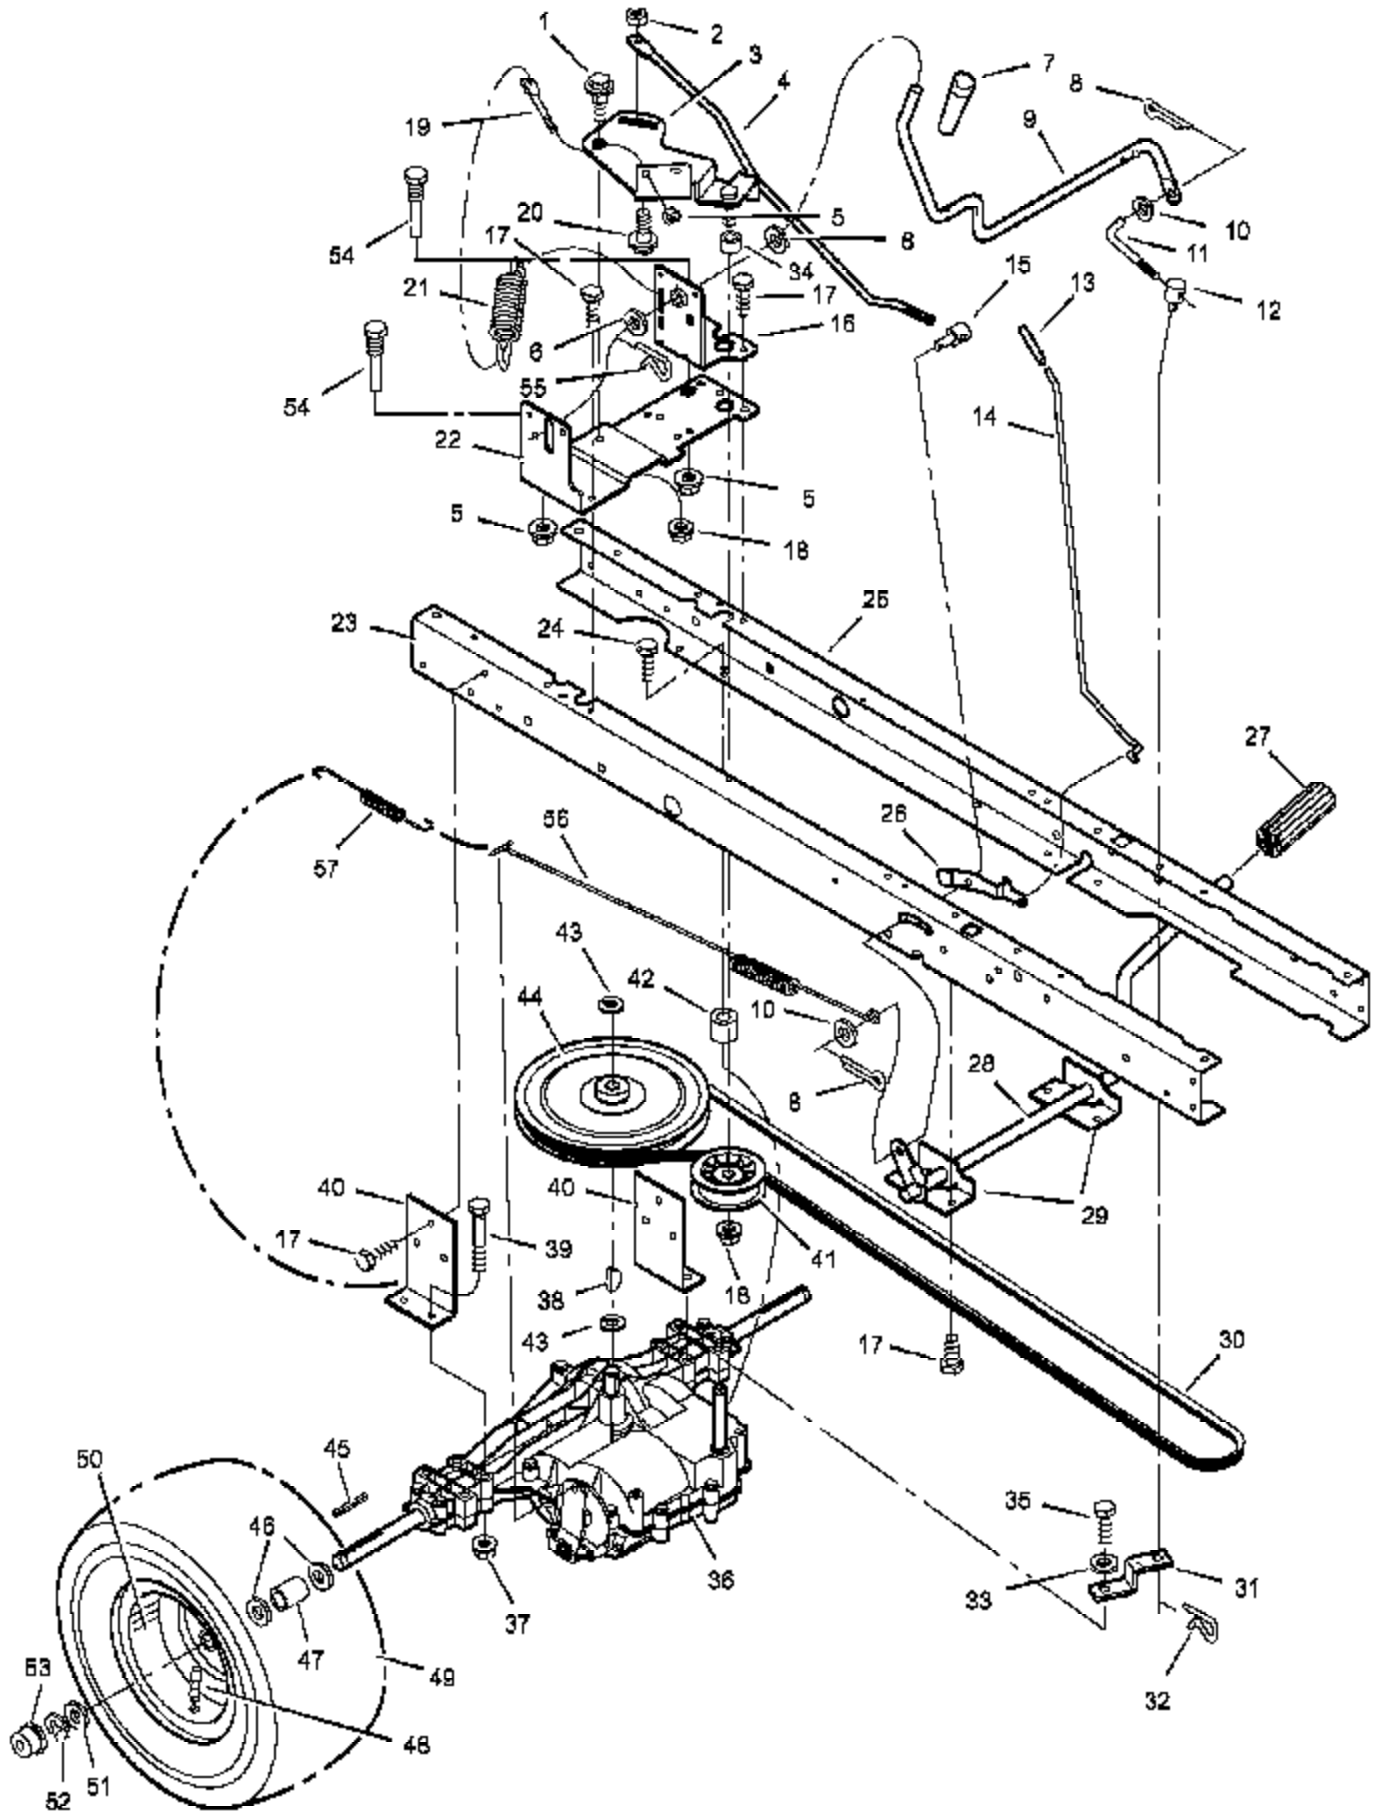

Ref #	Part Number	Qty	Description
1	009X39		Bolt, Shoulder
2	015X89		Nut, Hex
3	690273		Arm, Idler
4	094041 Z		Rod, Clutch
5	015X79		Nut
6	17X102		Washer
7	092697		Grip
8	030X20		Pin, Cotter
9	094043 Z		Lever, Shift
10	017X47 Z		Washer
11	094044 Z		Link, Shift
12	021920		Nut, Adjuster
13	091079		Grip
14	095005 Z		Rod, Parking Brake
15	094815		Nut, Adjuster
16	094034E700		Bracket, Shift
17	26X249		Screw
18	015X84		Nut
19	094042 Z		Mount, Stud Spring
20	009X54		Bolt, Shoulder
21	165X116		Spring, Extension
22	690166E700		Bracket, Shifter
23	690206E700		Frame, Right
24	025X12		Screw
25	690207E700		Frame, Left
26	094045 Z		Latch, Parking Brake
27	021544		Pedal
28	094038E700		Lever, Brake/Clutch
29	094035E700		Bracket, Pedal
30	037X87		Belt, Motion Drive
31	094031 Z		Yoke, Shift
32	0031X6		Pin, Hair
33	17X148		Washer
34	690369		Spacer
35	06X105		Bolt
36			Transaxle
37	015X88		Nut
38	020697		Key, Woodruff
39	01X155		Bolt
40	094008E701		Bracket, Transaxle
41	690409		Pulley
42	094132		Spacer
43	0011X7		E-Ring
44	095094		Pulley, Drive
45	021553		Key, Square
46	17X160		Washer
47	87X105 Z		Spacer, Transaxle
48	024373		Stem, Valve
49	776114		Tire
	407049		Tube
50	690376-601		Wheel & Tire Assembly
51	17X195		Washer
52	0011X3		E-Ring
53	094618		Hub Cap
54	093349		Guide, Belt
55	0031X4		Pin, Hair
56	165X141		Spring, Extension
57	165X92		Spring, Extension