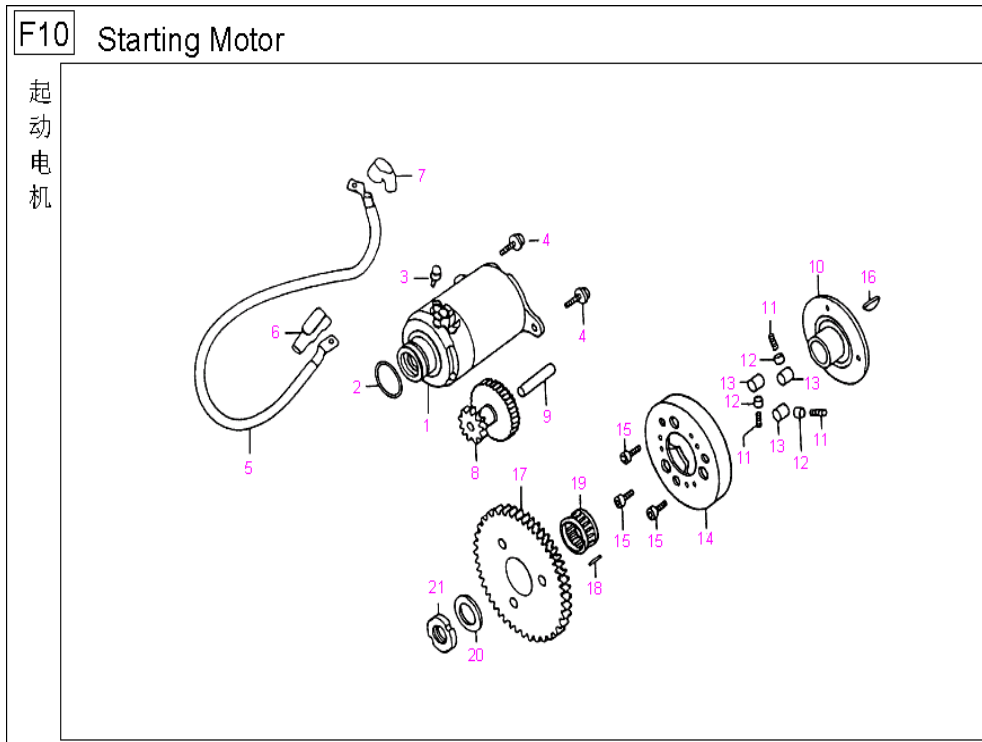

Baotian/Ering WARRIOR 125 - BT125T-12C

F10 Starting Motor

F10/1	109111-152QMI-0000	Starter motor assy.	1
F10/2	GB3452.1	O-ring 24.4*3.1	1
F10/3	GB/T 5787-1986	Bolt M5*8	1
F10/4	GB/T 5787-1986	Bolt M6*16	2
F10/5	109112-152QMI-0000	Starting motor cable	1
F10/6	109113-152QMI-0000	Rubber A	1
F10/7	109114-152QMI-0000	Rubber B	1
F10/8	109001-152QMI-0000	Electric starting gear	1
F10/9	109121-152QMI-0000	Shaft,electric starting	1
F10/10	109220-152QMI-0000	Flange,starting clutch	1
F10/11	118154-152QMI-0000	Spring,starting clutch roller	3
F10/12	118155-152QMI-0000	Cap, starting clutch roller spring	3
F10/13	118157-152QMI-0000	Roller	3
F10/14	109222-152QMI-0000	Outer comp.,starting clutch	1
F10/15	GB/T 70-1985	Bolt M6*12	3
F10/16	GB/T 1099-1979	Woodruff key	1
F10/17	109210-152QMI-0000	Gear comp.,starting clutch	1
F10/18	DWX5*6	Dowel pin 5*6	1
F10/19	109214-152QMI-0000	Needle bearing	1
F10/20	GB/T 97.1-1985	Washer 22.6*31*2.5	1
F10/21	GB/T 812-1988	Nut M22	1