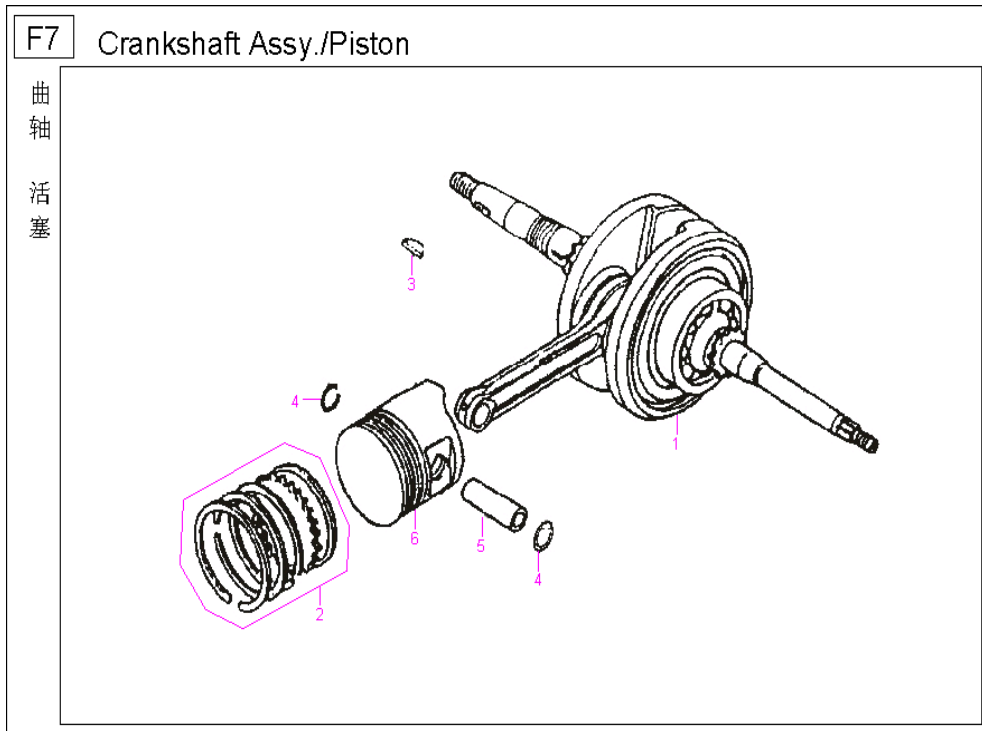

Baotian/Ering WARRIOR 125 - BT125T-12C

F7 Crankshaft assy. / Piston

F7/1	107100-152QMI-0000	Crankshaft-rod assy	1
F7/2	107203-152QMI-0000	Ring set,piston	1
F7/3	107001-152QMI-0000	Woodruff key	1
F7/4	GB/895.1-15	Clip,piston pin	2
F7/5	107202-152QMI-0000	Piston pin	1
F7/6	107201-152QMI-0000	Piston	1