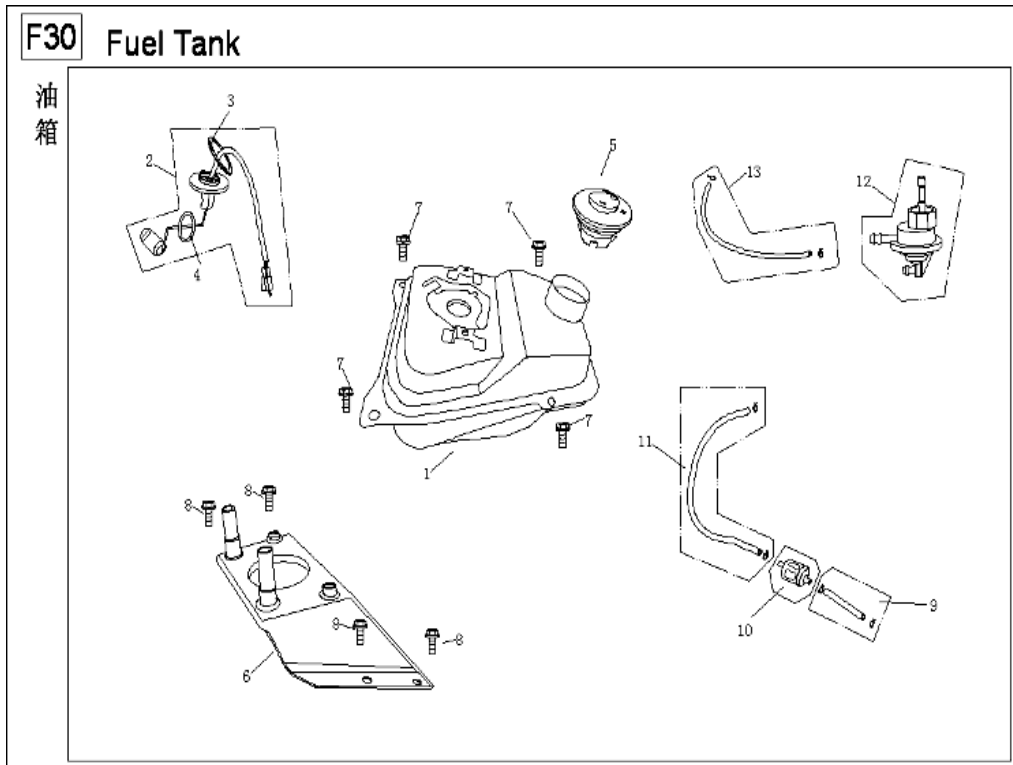

Baotian/Ering WARRIOR 125 - BT125T-12C

F30 Fuel Tank

F30/1	515010-TAC-000	Fuel tank welding assy.	1
F30/2	515200-TAC-000	Fuel transducer	1
F30/3	515202-TAC-000	Transducer cover	1
F30/4	515201-TAC-000	Rubber ring	1
F30/5	350300-TAC-000	Fuel tank lock assy.	1
F30/6	5010A1-TAC-000	Assembling board welding assy.,fuel tank	1
F30/7	GB/T5789-1986	Bolt M6*12	4
F30/8	GB/T5789-1986	Bolt M8*12	4
F30/9	515130-TAC-000	Tube A	1
F30/10	515120-TAC-000	Fuel filter	1
F30/11	515140-TAC-000	Tube B	1
F30/12	515110-TAC-000	Fuel switch assy.	1
F30/13	515150-TAC-000	Tube,negative pressure	1