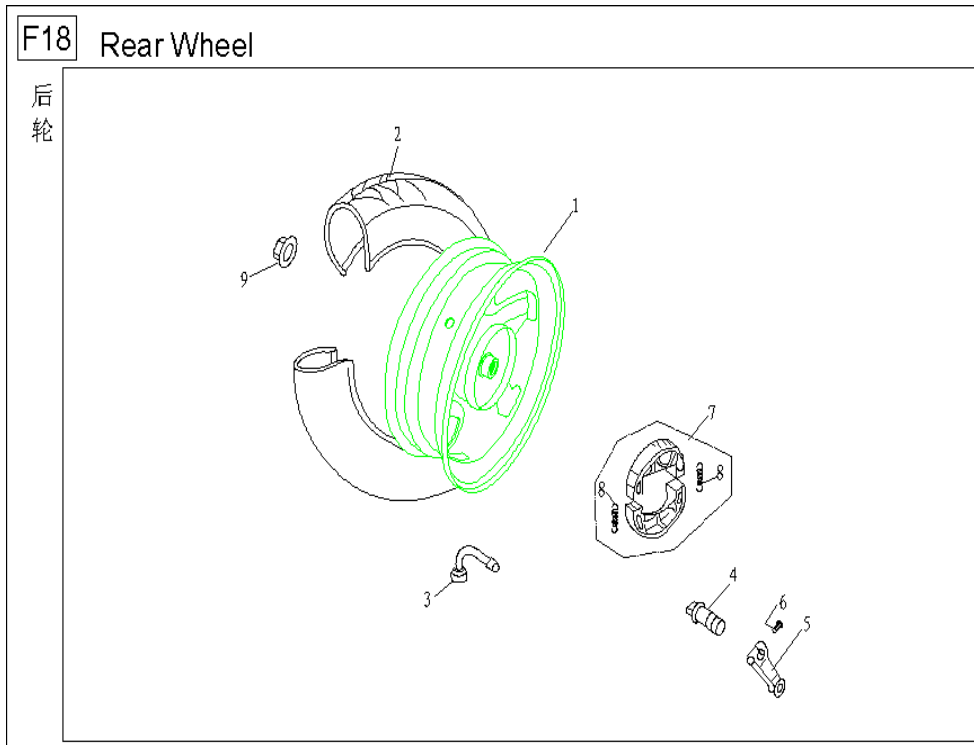

Baotian/Ering WARRIOR 125 - BT125T-12C

F18 Rear Wheel

F18/1	402110-TAC-000	Rear rim MT3.5*J12	1
F18/2	GB2983-1997	Tyre 130/70-12	1
F18/3	402010-TB9-000	Valve	1
F18/4	405001-TAC-000	Rear brake cam	1
F18/5	405010-TB9-000	Rear brake arm assy.	1
F18/6	GB/T5789-1986	Bolt M6*35	1
F18/7	405100-TAC-000	Brake shoe assy.	1
F18/8	405101-TAC-000	Rear brake shoe spring	2
F18/9	GB/T6187-1986	Nut M16*1.5	1