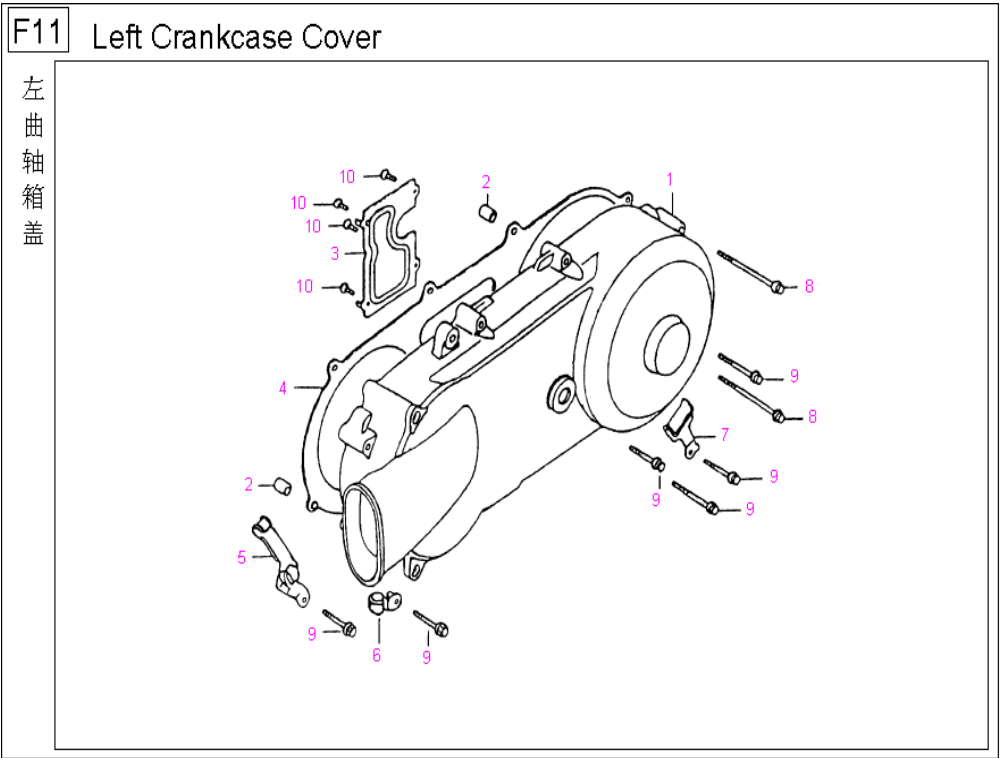

Baotian/Ering WARRIOR 125 - BT125T-12C

F11 Left Crankcase Cover

F11/1	103101-152QMI-0000	Left crankcase cover	1
F11/1A	103101A-152QMI-0100	Left crankcase cover	1
F11/1B	103101B-152QMI-0200	Left crankcase cover	1
F11/2	103002-152QMI-0000	Dowel pin	2
F11/3	103106-152QMI-0100	Guiding plate	1
F11/4	103001-152QMI-0000	Gasket,left cover	1
F11/4A	103001A-152QMI-0100	Gasket,left cover	1
F11/5	103102-152QMI-0000	Clamper	1
F11/6	103005-152QMI-0000	Clamper,overflow tube	1
F11/7	103003-152QMI-0000	Clamper,brake cable	1
F11/8	GB/T 5787-1986	Bolt M6*65	2
F11/9	GB/T 5787-1986	Bolt M6*40	6
F11/10	GB/T 818-1985	Screw M4*8	4