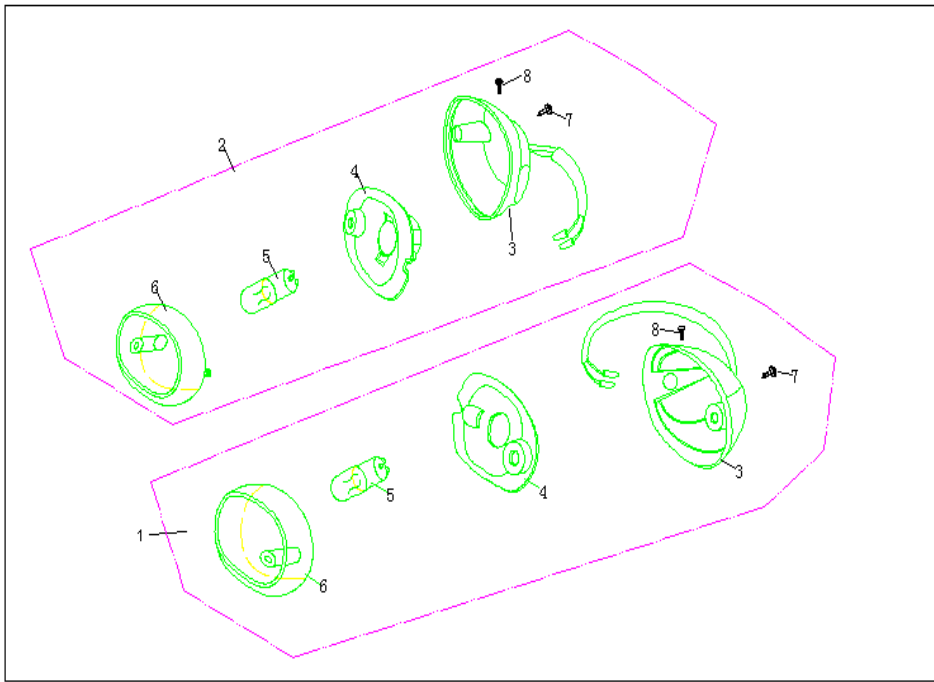

Baotian/Ering WARRIOR 125 - BT125T-12C

F26 Front Turning Light

前
转
向
灯

F26 Front Turning Light

F26/1	322100-TAC-000	Front turning light assy. (L.)	1
F26/2	322200-TAC-000	Front turning light assy. (R.)	1
F26/3	322140-TAC-000	Front turning light base	2
F26/4	322120-TAC-000	Front turning light socket	2
F26/5	322110-TAC-000	Front turning light bulb	2
F26/6	322131-TAC-000	Front turning light lampshade	2
F26/7	GB/T845-1985	Screw tapping ST3.9*16	2
F26/8	GB/T818-1985	Bolt M5*12	2