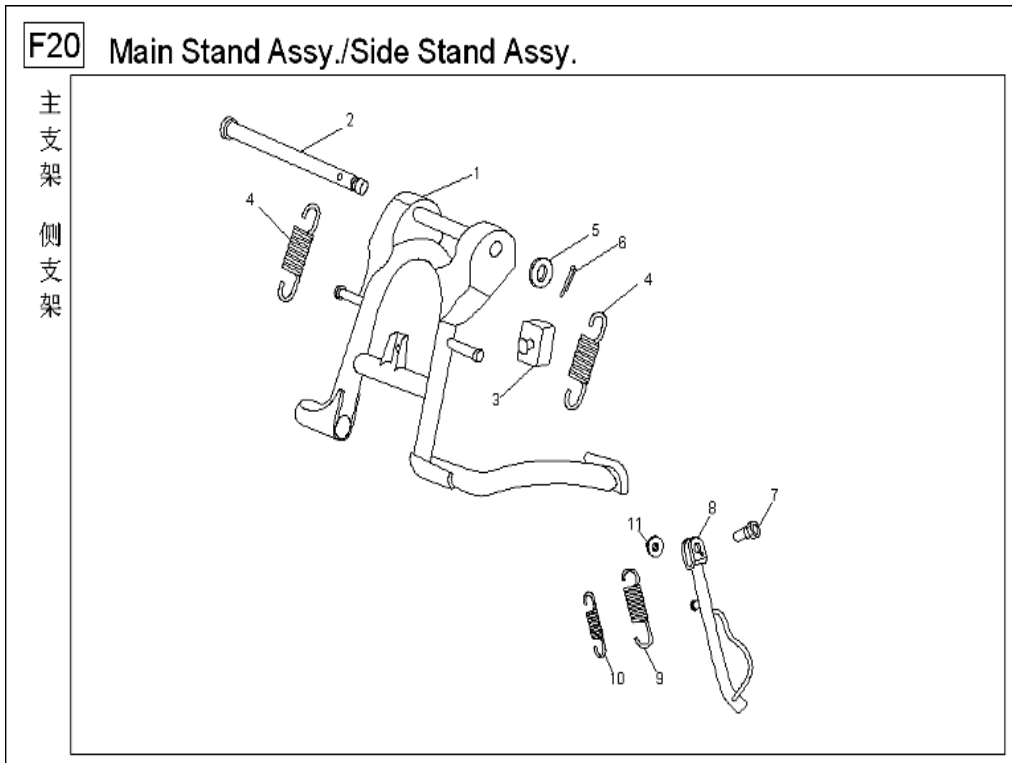

Baotian/Ering WARRIOR 125 - BT125T-12C

F20 Main Stand Assy./ Side Stand Assy.

F20/1	501210-TAC-000	Main stand assy.	1
F20/2	501201-TB9-000	Axle,main stand	1
F20/3	501202-TB9-000	Rubber,main stand	1
F20/4	501204-TB9-000	Spring,main stand	2
F20/5	GB/T 97.1-1985	Washer ϕ 8	1
F20/6	GB/T 91-1986	Cotter pin 1.5x24	1
F20/7	501301-TAC-000	Bolt,side stand	1
F20/8	501310-TAC-000	Side stand assy.	1
F20/9	501302-TAC-000	Spring A,side stand	1
F20/10	501303-TAC-000	Spring B,side stand	1
F20/11	501303-TAC-000	Nut M8x1.25	1