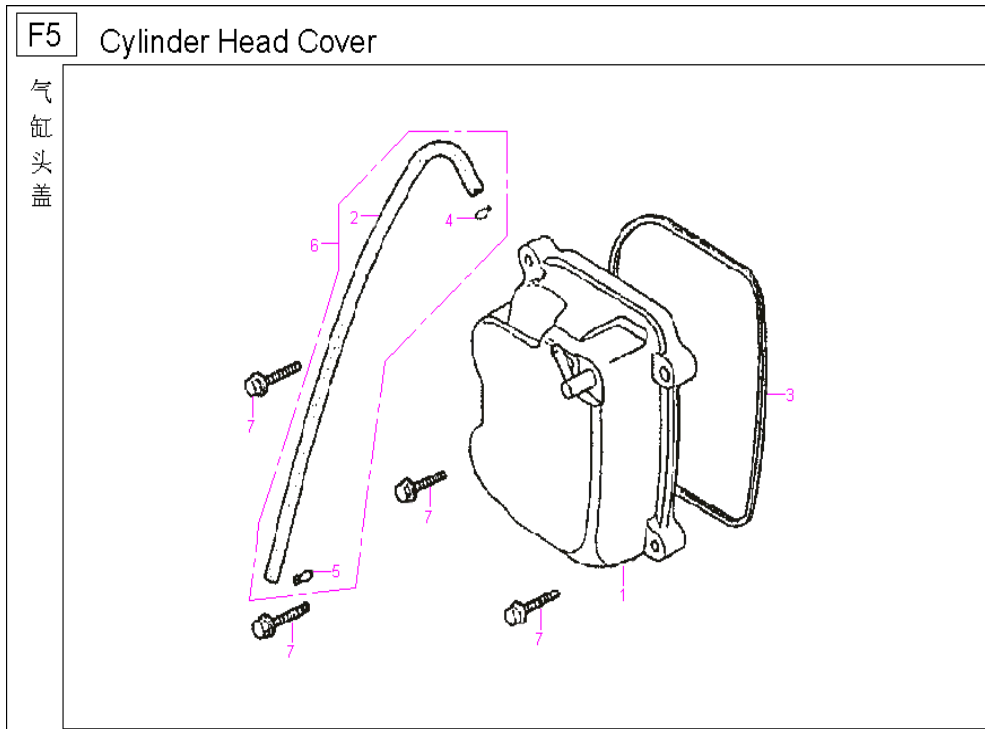

Baotian/Ering WARRIOR 125 - BT125T-12C

F5 Cylinder head cover

F5/1	101101-152QMI-0000	Cover comp.,cylinder head	1
F5/2	101105-152QMI-0000	Tube	1
F5/3	101102-152QMI-0000	Gasket,cylinder head cover	1
F5/4	101106-152QMI-0000	Tube clip B8	1
F5/5	101106-152QMI-0000	Tube clip B12	1
F5/6	108710-152QMI-0000	Tube assy	1
F5/7	GB/T 5787-1986	Bolt M6*25	4