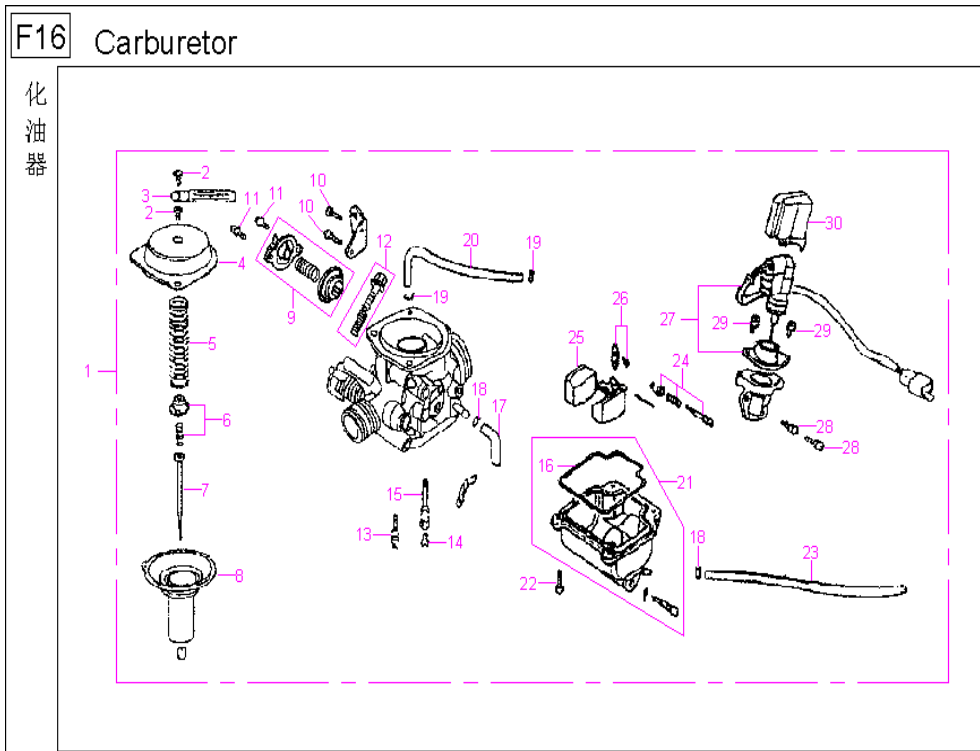

Baotian/Ering WARRIOR 125 - BT125T-12C

F16 Carburetor

F16/1	160000-152QMI-0000	Carburetor assy.	1
F16/2	GB/T 818-1985	Screw M4*8	2
F16/3	160101-152QMI-0000	Plate clip	1
F16/4	160102-152QMI-0000	Cap,vacuum piston valve	1
F16/5	160103-152QMI-0000	Spring	1
F16/6	160104-152QMI-0000	Plate set	1
F16/7	160200-152QMI-0000	Oil needle	1
F16/8	160105-152QMI-0000	Vacuum piston valve	1
F16/9	160300-152QMI-0000	Air block valve	1
F16/10	GB/T 818-1985	Screw M5*12	2
F16/11	GB/T 818-1985	Screw M4*10	2
F16/12	160900-152QMI-0000	Screw set A	1
F16/13	160001-152QMI-0000	Injecting nozzle 35#	1
F16/14	160002-152QMI-0000	Main injecting nozzle 112#	1
F16/15	160003-152QMI-0000	Base,oil needle	1
F16/16	160400-152QMI-0000	Gasket	1
F16/17	160004-152QMI-0000	Air tube	1
F16/18	160005-152QMI-0000	Tube clip	2
F16/19	160006-152QMI-0000	Tube	2
F16/20	160007-152QMI-0000	Rubber tube 3.5*210	1
F16/21	160500-152QMI-0000	Float chamber	1
F16/22	GB/T 818-1985	Screw M4*14	1
F16/23	160008-152QMI-0000	Overflow tube	1
F16/24	160600-152QMI-0000	Screw set B	1
F16/25	160700-152QMI-0000	Float canister assy	1
F16/26	160009-152QMI-0000	Float canister valve	1
F16/27	160800-152QMI-0000	Starting valve set	1
F16/28	GB/T 818-1985	Screw M5*12	2
F16/29	GB/T 818-1985	Screw M4*8	2
F16/30	160801-152QMI-0000	Cap,starting valve	1