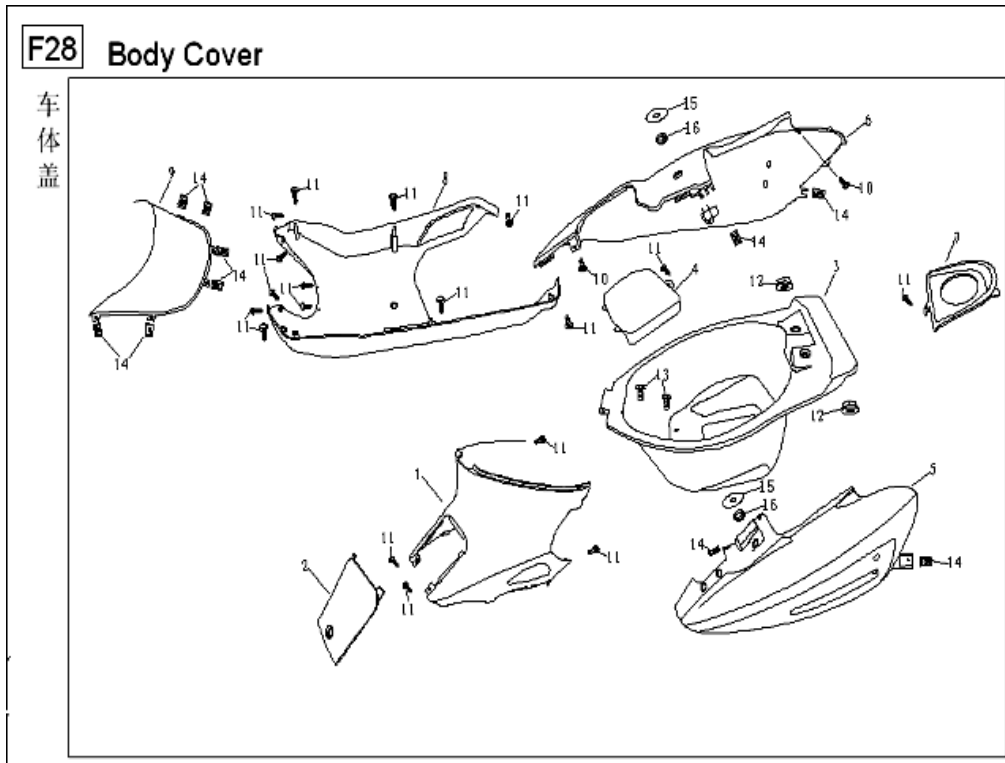

Baotian/Ering WARRIOR 125 - BT125T-12C

F28 Body Cover

F28/1	601503-TAC-000	Center cover	1
F28/2	601506-TAC-000	Small cover,center cover	1
F28/3	601501-TAC-000	Luggage box	1
F28/4	601502-TAC-000	Inner cover,luggage box	1
F28/5	601605-TAC-000	Rear fender apron (L.)	1
F28/6	601606-TAC-000	Rear fender apron (R.)	1
F28/7	601203-TAC-000	Rear center cover	1
F28/8	601603-TAC-000	Rear middle fender apron	1
F28/9	601609-TAC-000	Front middle fender apron	1
F28/10	GB/T845-1985	Screw tapping ST4.2*13	2
F28/11	GB/T845-1985	Screw tapping ST4.2*16	18
F28/12	GB/T6177-1986	Nut M6	2
F28/13	GB/T5789-1986	Bolt M6*16	2
F28/14	821042	Clip ST4.2	10
F28/15	515221-TAC-000	Washer	2
F28/16	601105-TAC-000	Rubber washer	2