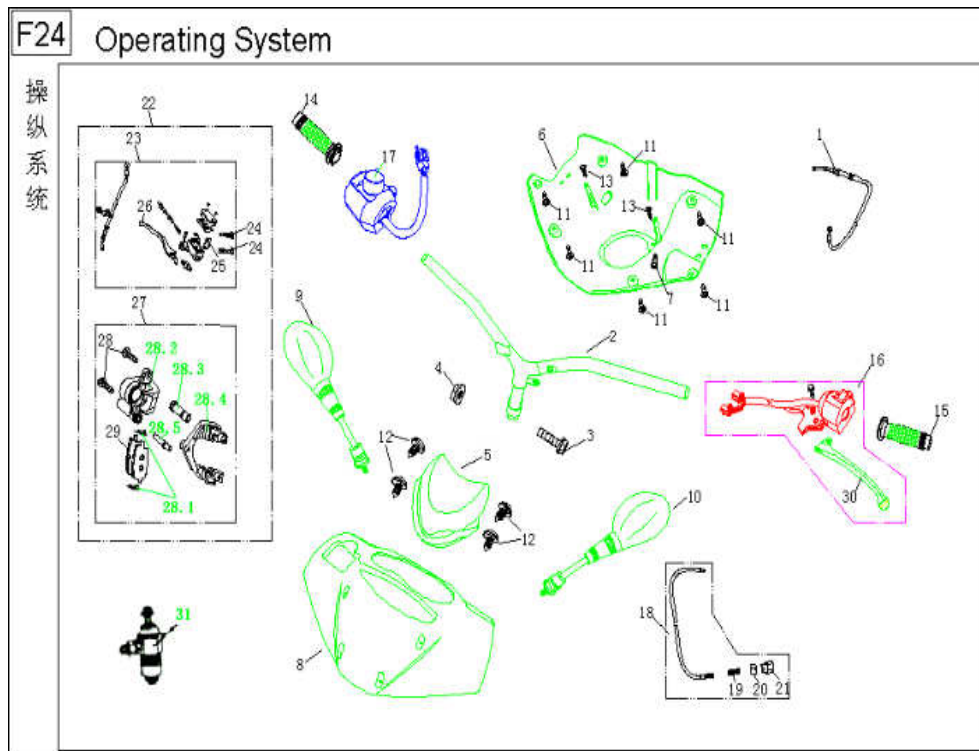

Baotian/Ering WARRIOR 125 - BT125T-12C

F24 Operating System

F24/1	540400-TAC-000	Throttle link assy.	1
F24/2	505100-TAC-000	Direction handlebar assy.	1
F24/3	GB/T 5789-1986	Bolt M10*1.25*50	1
F24/4	GB/T 5789-1986	Nut M10*1.25	1
F24/5	606000-TAC-000	Windshield	1
F24/6	601102-TAC-000	Rear part,head cover	1
F24/7	GB/818-1985	Bolt M5*12	1
F24/8	601101-TAC-000	Front part,head cover	1
F24/9	610200-TAC-000	Rear-view mirror comp,right	1
F24/10	610100-TAC-000	Rear-view mirror comp,left	1
F24/11	GB/T845-1985	Screw tapping ST4.2*13	1
F24/12	GB/T845-1985	Screw tapping ST4.2*10	6
F24/13	GB/T845-1985	Screw tapping ST4.2*16	4
F24/14	530400-TAC-000	Greaser assy.	2
F24/15	530300-TAC-000	Left grip assy.	1
F24/16	330100-TAC-000	L.handle switch assy.	1
F24/17	330200-TAC-000	R.handle switch assy.	1
F24/18	540210-TAC-000	Rear brake link assy.	1
F24/19	540201-TAC-000	Spring	1
F24/20	540202-TAC-000	Joint	1
F24/21	540203-TAC-000	Adjusting nut	1
F24/22	404000-TAC-000	Disk brake assy (fr.)	1
F24/23	404100-TAC-000	Master cylinder assy.	1
F24/24	GB/T5789-1986	Bolt M6*22	2
F24/25	404101-TAC-000	Master cylinder stator	1
F24/26	530201-TAC-000	Front brake lever	1
F24/27	404200-TAC-000	Caliper assy. (fr.)	1
F24/28	GB/T5789-1986	Bolt M8*30	1
F24/29	404210-TAC-000	Brake shoe assy. (fr.)	1
F24/30	530101-TAC-000	Rear brake lever	2