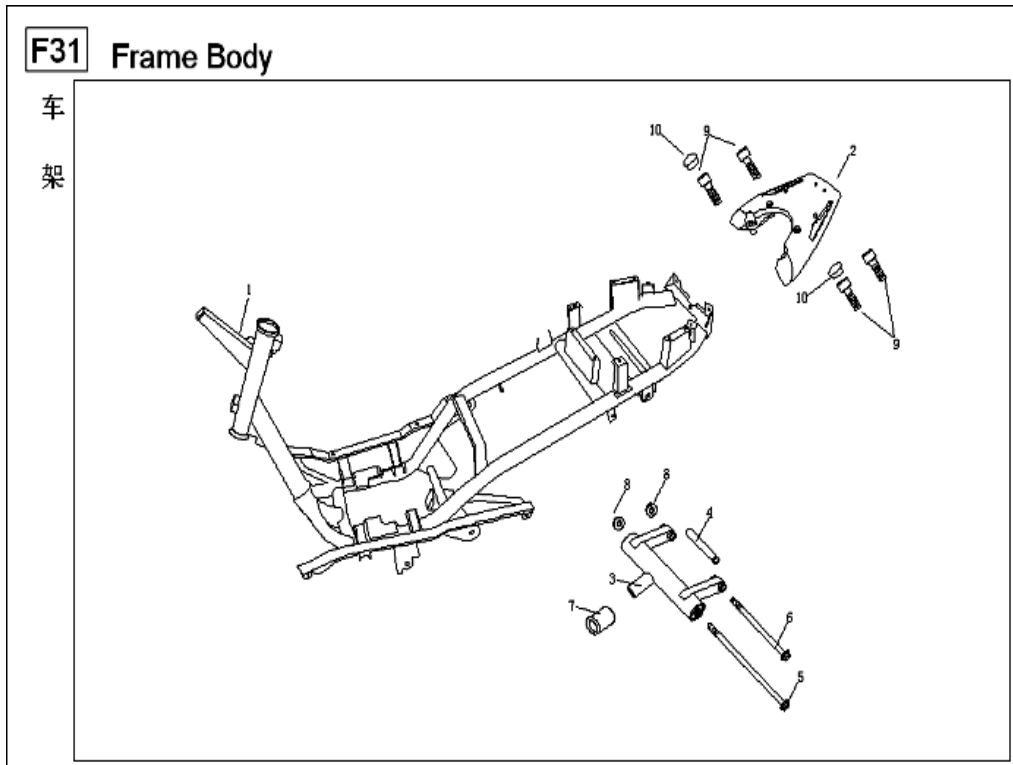

Baotian/Ering WARRIOR 125 - BT125T-12C

F31 Frame Body

F31/1	501100-TAC-000	Frame welding assy.	1
F31/2	506310-TAC-000	Bracket,carrier	1
F31/3	501710-TAC-000	Engine hanging rack welding assy.	1
F31/4	501702-TAC-000	Middle bush	1
F31/5	501703-TAC-000	Assembling axis,engine hanging rack	1
F31/6	501704-TAC-000	Assembling axis,engine	1
F31/7	501701-TAC-000	Rubber,hanging rack welding assy.	1
F31/8	GB/T6177-1986	Nut M10*1.25	2
F31/9	GB/T70-1985	Bolt M8*30	4
F31/10	506301-TAC-000	Cap,carrier	2