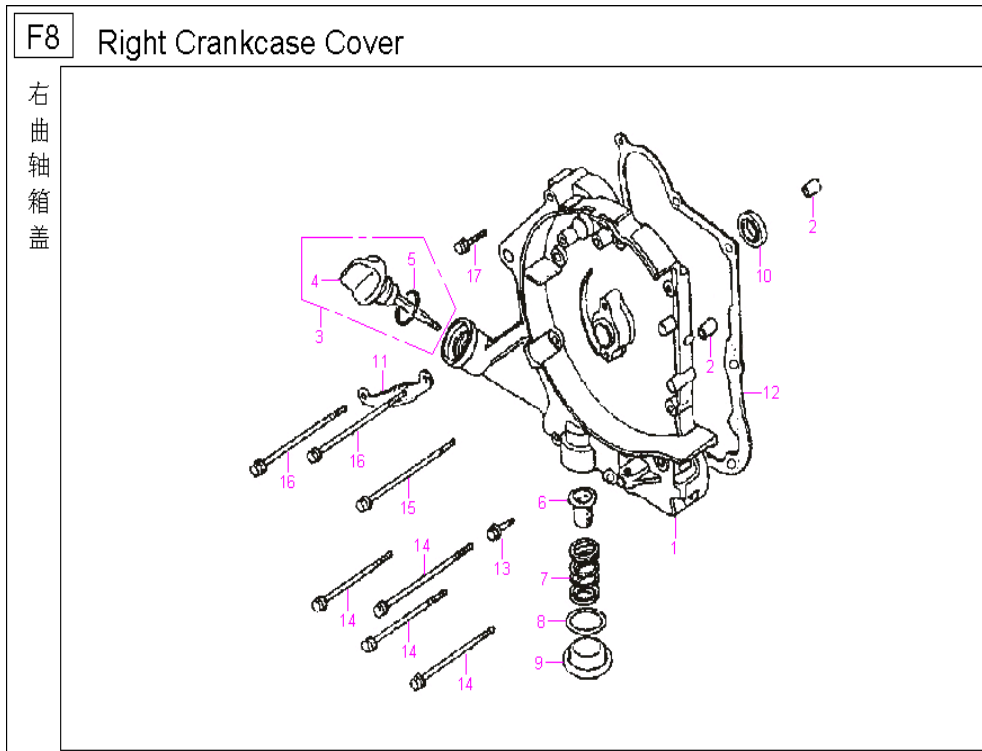

Baotian/Ering WARRIOR 125 - BT125T-12C

F8 Right crankcase cover

F8/1	106111-152QMI-0000	Right crankcase cover	1
F8/2	103002-152QMI-0000	Dowel Pin	2
F8/3	106100-152QMI-0000	Gauge assy., oil level	1
F8/4	106101-152QMI-0000	Oil level gauge	1
F8/5	GB3452.1	O-ring 18*3	1
F8/6	106212-152QMI-0000	Screen,oil filter	1
F8/7	106202-152QMI-0000	Spring,oil filter screen	1
F8/8	GB3452.1	O-ring 30.8*3	1
F8/9	106201-152QMI-0000	Cap,oil filter screen	1
F8/10	YF 19.8*30*5	Oil seal YF19.8*30*5	1
F8/11	106103-152QMI-0000	Clamper,A.C Generator cord	1
F8/12	106001-152QMI-0000	Gasket,right crankcase cover	1
F8/13	GB/T 5787-1986	Bolt M6*32	1
F8/14	GB/T 5787-1986	Bolt M6*95	4
F8/15	GB/T 5787-1986	Bolt M6*100	1
F8/16	GB/T 5787-1986	Bolt M6*110	2
F8/17	GB/T 5787-1986	Bolt M6*40	1