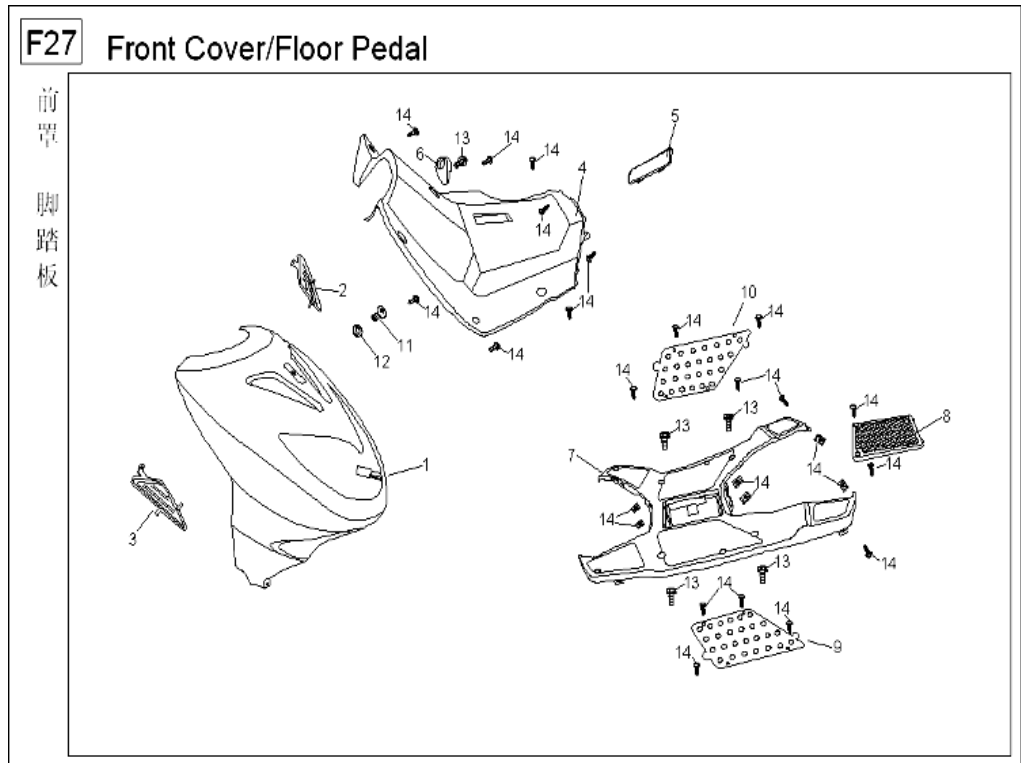

Baotian/Ering WARRIOR 125 - BT125T-12C

F27 Front Cover / Floor Pedal

F27/1	601103-TAC-000	Front cover	1
F27/2	60110B-TAC-000	Decorative part,front cover (L)	1
F27/3	60110C-TAC-000	Decorative part,front cover (R)	1
F27/4	601301-TAC-000	Fr.luggage box assy.	1
F27/5	601303-TAC-000	Frame number observing board	1
F27/6	601504-TAC-000	Hook,helmet	1
F27/7	601401-TAC-000	Pedal	1
F27/8	601403-TAC-000	Battery box cover	1
F27/9	60141A-TAC-000	Pedal assy.(L)	1
F27/10	60141B-TAC-000	Pedal assy.(R)	1
F27/11	604107-TAC-000	Bolt M6*16	1
F27/12	601105-TAC-000	Rubber washer	1
F27/13	GB/T5789-1986	Bolt M6*12	5
F27/14	GB/T845-1985	Screw tapping ST4.2*16	20
F27/15	821042	Clip ST4.2	6