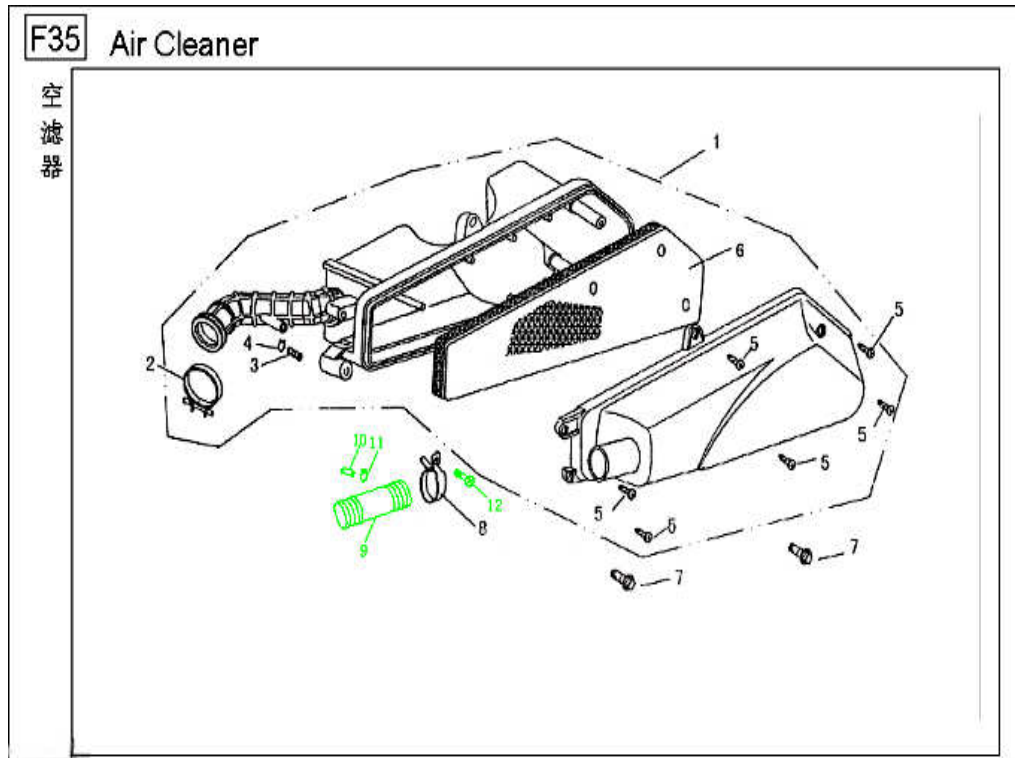

Baotian/Ering *WARRIOR 125 - BT125T-12C*

F35 Air Cleaner

F35/1	172100-TA2-000	Air cleaner crust assy.	1
F35/2	1724107-TA2-000	Clip,tube	1
F35/3	172402-TA2-000	Tube	1
F35/4	KH14*1.4	Clip,tube(A)	1
F35/5	GB845-86	Screw,tapping ST4.8*19	6
F35/6	172221-TA2-000	Air filter core	1
F35/7	GB5787-86	Bolt M6*30	2
F35/8	172310-TA2-000	Clip,inlet tube	1
F35/9	172301-TA2-000	Inlet tube	1
F35/10	172302-TBB-000	Tube connector	1
F35/11	KH14*1.2	Clip,tube	1
F35/12	GB818-86	Bolt M5*20	1