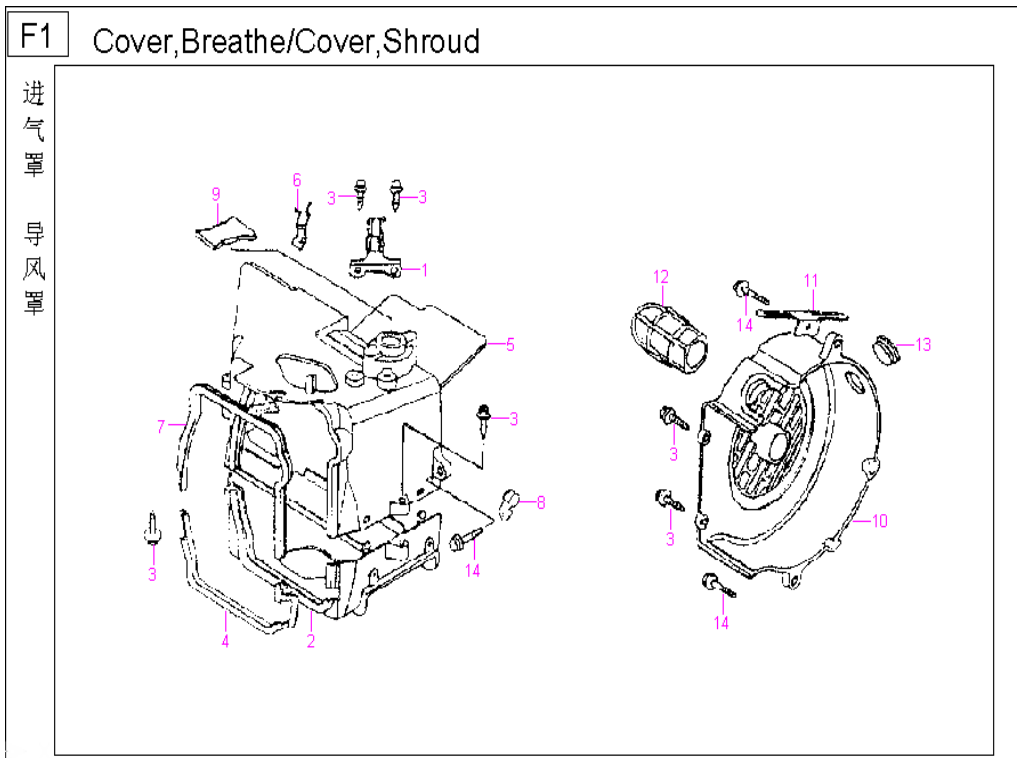

**BAOTIAN WARRIOR
ERSATZTEILE HANDBUCH
BT125QT-12C**

Baotian/Ering WARRIOR 125 - BT125T-12C

F1 Cover breathe & Cover shroud

NO.	Component and Parts No.	English Name	Quantity
F1/1	108101-152QMI-0000	Clamper,breather tube	1
F1/2	119020-152QMI-0000	Upper shroud	1
F1/3	GB/T 845-1985	Screw tapping ST4.2*16	6
F1/4	108201-152QMI-0000	Seal ring A	1
F1/5	119010-152QMI-0000	Lower shroud	1
F1/6	119013-152QMI-0000	Cord clip	1
F1/7	108103-152QMI-0000	Seal ring B	1
F1/8	119002-152QMI-0000	Clamper,overflow tube	1
F1/9	108104-152QMI-0000	Rubber plug	1
F1/10	119030-152QMI-0000	Cover assy,breathe	1
F1/11	119034-152QMI-0000	Clamper,starter	1
F1/12	119033-152QMI-0000	Cooling tube	1
F1/13	119031-152QMI-0000	Observed plug	1
F1/14	GB/T 5787-1986	Bolt M6*25	3