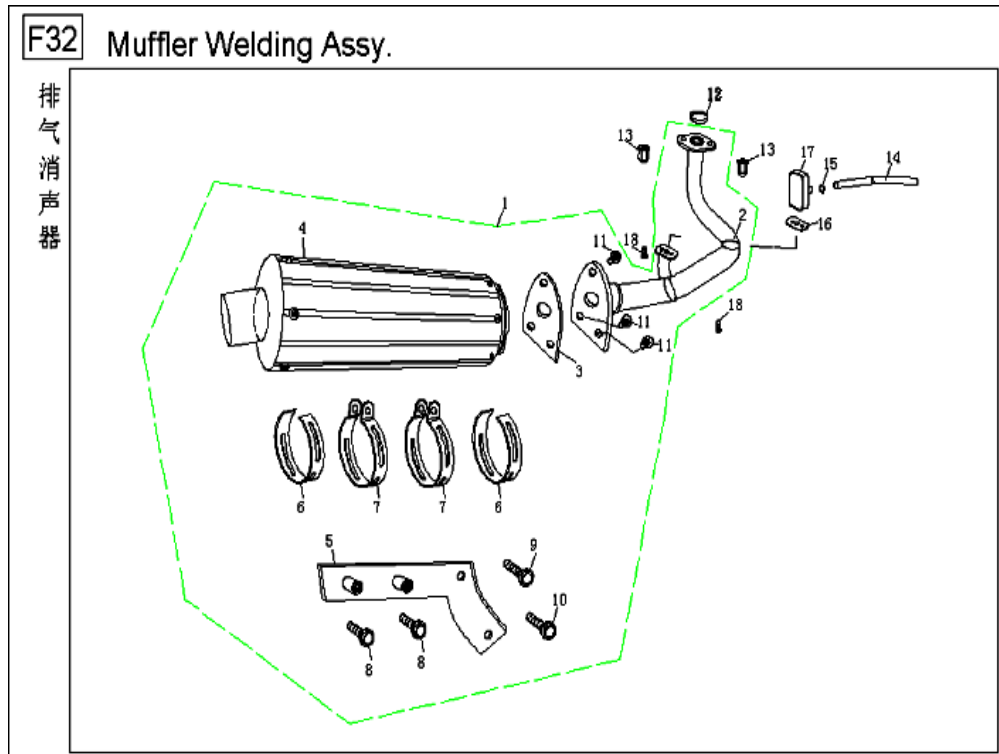

Baotian/Ering WARRIOR 125 - BT125T-12C

F32 Muffler Welding Assy.

F32/1	182100-TAC-000	Muffler welding assy.	1
F32/2	182110-TAC-000	Front body,muffler welding assy.	1
F32/3	182140-TAC-000	Paper gasket	1
F32/4	182120-TAC-000	Rear body,muffler welding assy.	1
F32/5	182130-TAC-000	Fixing board	1
F32/6	182102-TAC-000	Fixing rubber	2
F32/7	182101-TAC-000	Fixing clip	2
F32/8	GB/T5789-1986	Bolt M8*30	2
F32/9	GB/T5789-1986	Bolt M8*35	1
F32/10	GB/T5789-1986	Bolt M8*45	1
F32/11	GB/T70-1985	Screw M8*20	3
F32/12	182010-TAC-000	Gasket	1
F32/13	GB/T923-1988	Nut M6*35	2
F32/14	182201-TAC-000	Tube	1
F32/15	182202-TAC-000	Clip tube	1
F32/16	182220-TAC-000	Gasket	1
F32/17	182210-TAC-000	Control valve	1
F32/18	GB/T818-1985	Screw M6*12	2