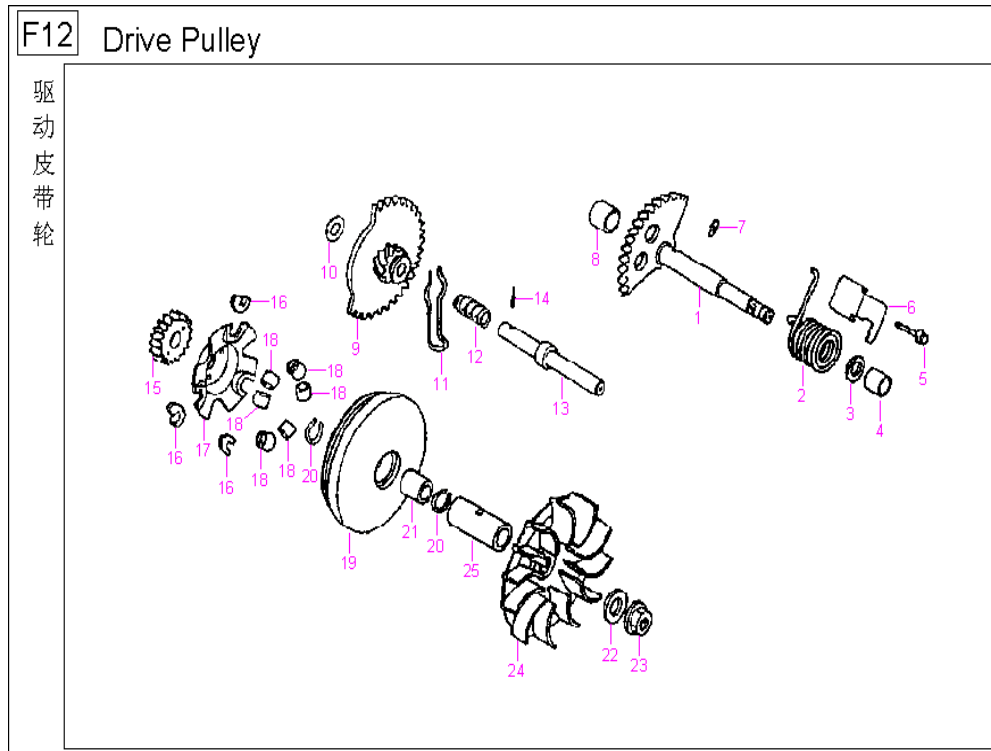

Baotian/Ering WARRIOR 125 - BT125T-12C

F12 Drive Pulley

F12/1	110200-152QMI-0000	Spindle comp.,kick starter	1
F12/1A	110200A-152QMI-0000	Spindle comp.,kick starter	1
F12/2	110214-152QMI-0000	Spring,kick starter	1
F12/3	110216-152QMI-0000	Washer 14	1
F12/4	110215-152QMI-0100	Bush,kick spindle	1
F12/5	GB/T 5787-1986	Bolt M6*14	1
F12/6	110203-152QMI-0000	Stop board	1
F12/7	11021D-152QMI-0000	Pin 4.5	1
F12/8	110215-152QMI-0000	Bush	1
F12/9	110235-152QMI-0000	Start idler	1
F12/10	GB/T 97.1-1985	Washer 12.5	1
F12/11	110231-152QMI-0000	Spring	1
F12/12	110232-152QMI-0000	Spring,driver shaft	1
F12/13	110233-152QMI-0000	Driver shaft,start idler	1
F12/14	110234-152QMI-0000	Roller 3*8.5	1
F12/15	110204-152QMI-0000	Driven gear	1
F12/16	114103-152QMI-0000	block	3
F12/17	114101-152QMI-0000	Plate	1
F12/18	114120-152QMI-0000	Roller set	6
F12/19	114110-152QMI-0000	Right comp.,driver	1
F12/20	114113-152QMI-0000	Clip	2
F12/21	116215-152QMI-0000	Collar	1
F12/22	GB/T 97.1-1985	Washer 12	1
F12/23	GB/T 6177-1986	Nut M12	1
F12/24	114104-152QMI-0000	Left,driver	1
F12/25	114102-152QMI-0000	Collar bush	1