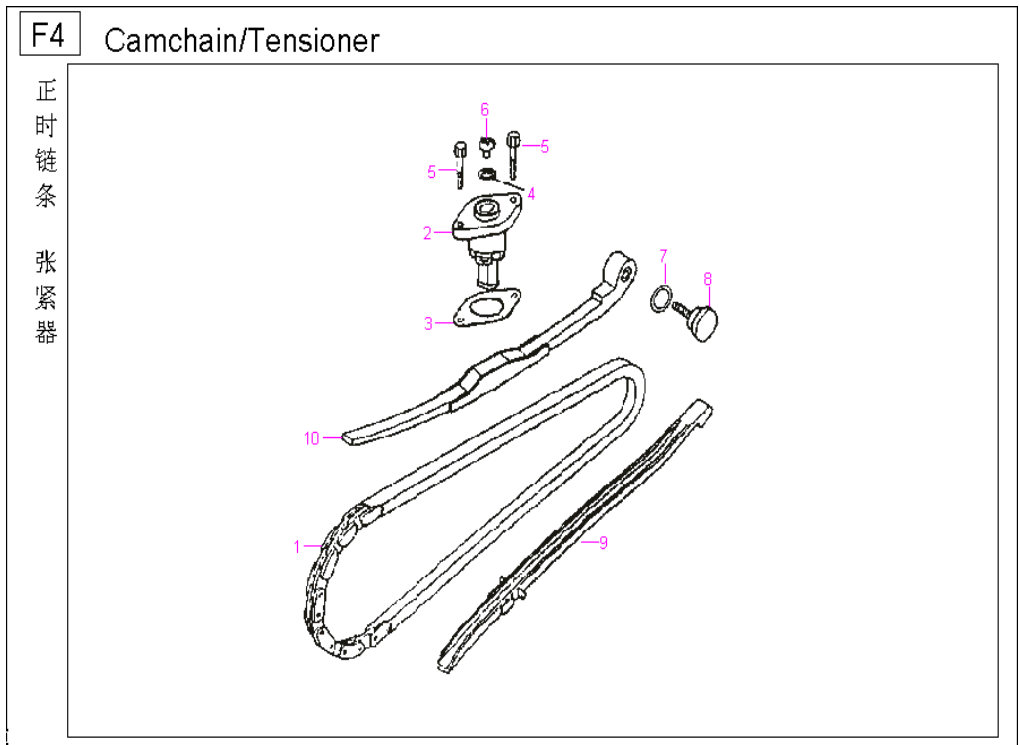

Baotian/Ering WARRIOR 125 - BT125T-12C

F4 Chamchain / Tensioner

F4/1	118200-152QMI-0000	Cam chain	1
F4/2	118300-152QMI-0000	Tensioning device	1
F4/3	118002-152QMI-0000	Gasket,tensioner device	1
F4/4	GB3452.1	O-ring 9.5*1.5	1
F4/5	GB/T 5787-1986	Bolt M6*22	2
F4/6	118301-152QMI-0000	Bolt M6*6	1
F4/7	GB3452.1	O-ring 15.2*1.5	1
F4/8	118001-152QMI-0000	Bolt,tensioning board	1
F4/9	118020-152QMI-0000	Guiding board comp.	1
F4/10	118010-152QMI-0000	Tensioning board comp.	1