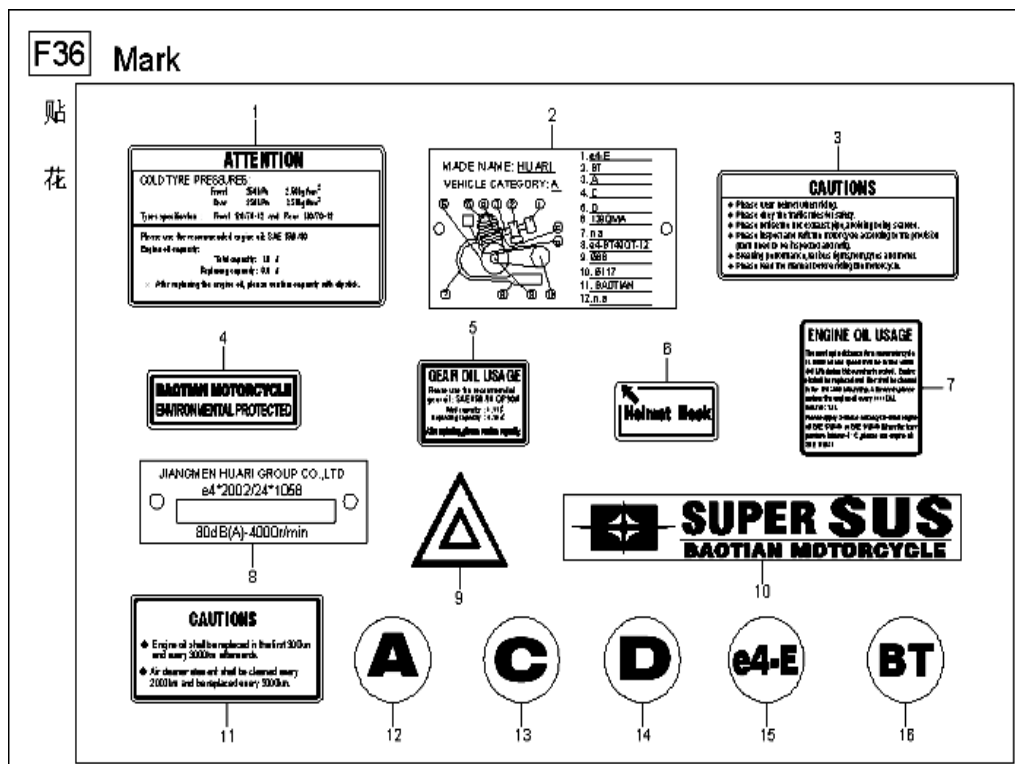

Baotian/Ering WARRIOR 125 - BT125T-12C

F36 Mark

F36/1	830301-TAC-000	Mark,central cover	1
F36/2	830108-TAC-000	Scutcheon,anti-tampering	1
F36/3	830304-TB9-000	Mark B,head cover	1
F36/4	830302-TB9-000	Mark A,head cover	1
F36/5	830306-TB9-000	Gear oil mark	1
F36/6	830307-TB9-000	Mark,helmet hook	1
F36/7	830307-TB9-000	Engine oil mark	1
F36/8	830101-TAC-000	Nameplate,main frame	1
F36/9	830316-TB9-000	Mark,triangle	1
F36/10	830213-TB9-000	Applique,front shock absorber	2
F36/11	830308-TB9-000	Air cleaner mark	1
F36/12	830309-TB9-000	Mark A	1
F36/13	830312-TB9-000	Mark C	1
F36/14	830313-TB9-000	Mark D	1
F36/15	830311-TB9-000	Mark e4-E	1
F36/16	830315-TB9-000	Mark BT	1