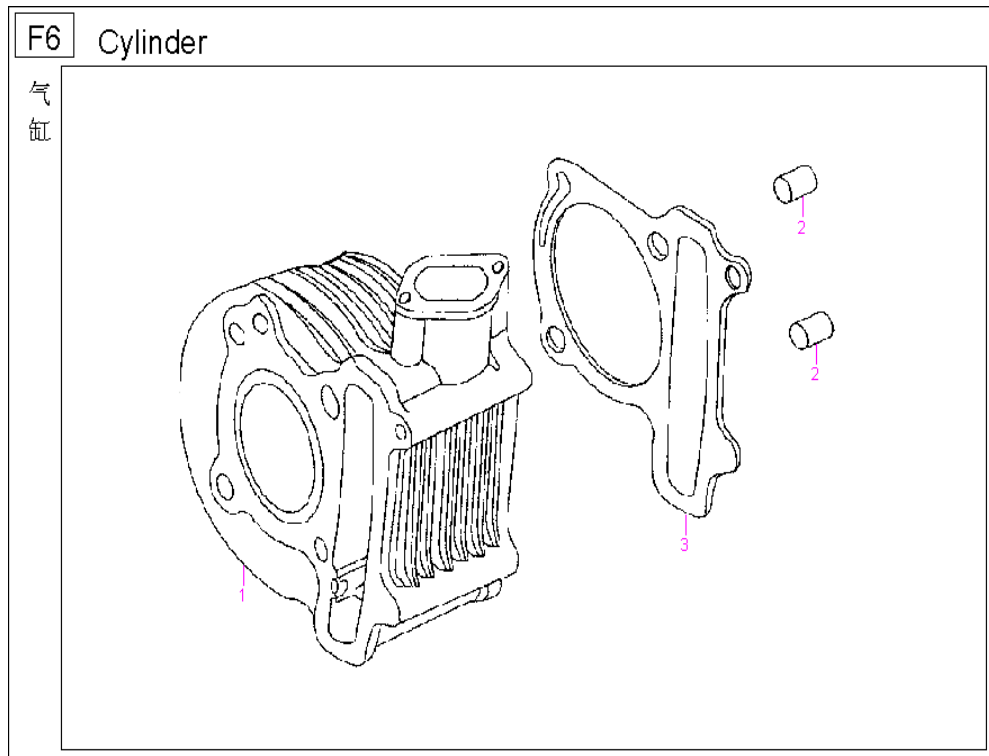

Baotian/Ering *WARRIOR 125 - BT125T-12C*

F6 Cylinder

F6/1	102010-152QMI-0000	Cylinder assy	1
F6/2	101204-152QMI-0000	Dowel Pin	2
F6/3	102003-152QMI-0000	Gasket,cylinder	1