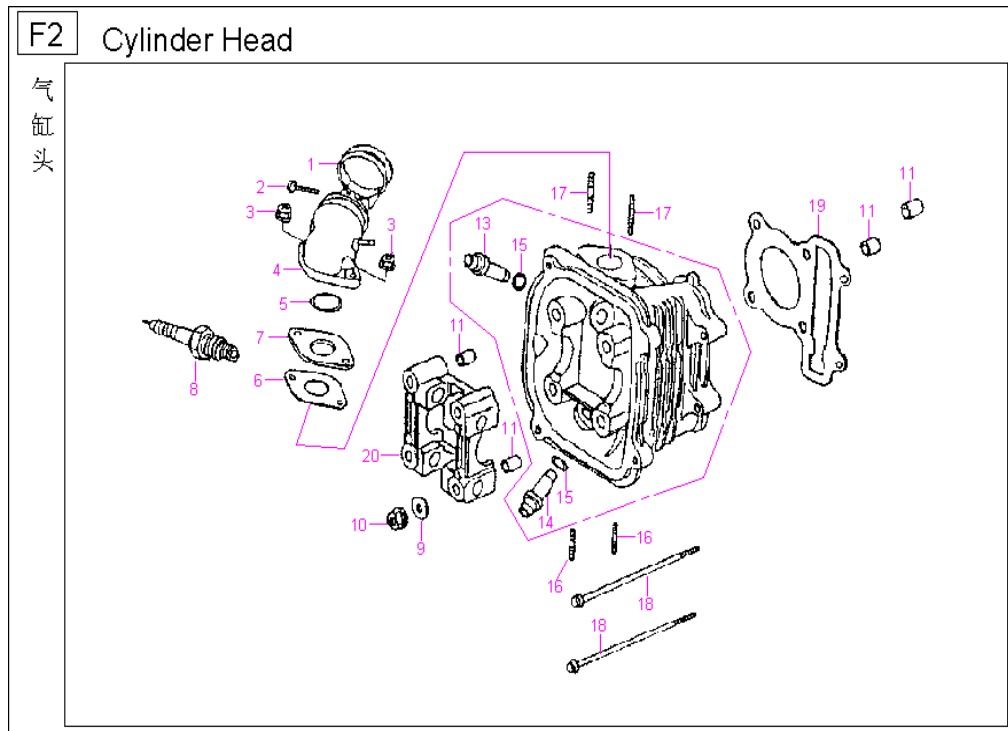

**BAOTIAN WARRIOR
ERSATZTEILE HANDBUCH
BT125QT-12C**

Baotian/Ering WARRIOR 125 - BT125T-12C

F1 Cover breathe & Cover shroud

NO.	Component and Parts No.	English Name	Quantity
F1/1	108101-152QMI-0000	Clamper,breather tube	1
F1/2	119020-152QMI-0000	Upper shroud	1
F1/3	GB/T 845-1985	Screw tapping ST4.2*16	6
F1/4	108201-152QMI-0000	Seal ring A	1
F1/5	119010-152QMI-0000	Lower shroud	1
F1/6	119013-152QMI-0000	Cord clip	1
F1/7	108103-152QMI-0000	Seal ring B	1
F1/8	119002-152QMI-0000	Clamper,overflow tube	1
F1/9	108104-152QMI-0000	Rubber plug	1
F1/10	119030-152QMI-0000	Cover assy,breathe	1
F1/11	119034-152QMI-0000	Clamper,starter	1
F1/12	119033-152QMI-0000	Cooling tube	1
F1/13	119031-152QMI-0000	Observed plug	1
F1/14	GB/T 5787-1986	Bolt M6*25	3

Baotian/Ering WARRIOR 125 - BT125T-12C

F2 Cylinder head

F2/1	101310-152QMI-0000	Clamper	1
F2/2	GB/T 818-1985	Screw M4*25	1
F2/3	GB/T 6177-1986	Nut M6	2
F2/4	101300-152QMI-0000	Pipe in	1
F2/5	GB3452.1	O-ring 27*2.0	1
F2/6	101305-152QMI-0000	Insulator, carburetor	1
F2/7	101306-152QMI-0000	Gasket,carburetor insulator	1
F2/8	101201-152QMI-0000	Spark plug(A7RTC)	1
F2/9	GBT97.1-8.4x18x2	Washer GBT97.1-8.4x18x2	4
F2/10	101203-152QMI-0000	Nut M8	4
F2/11	101204-152QMI-0000	Dowel Pin	4
F2/12	101215-152QMI-0000	Cylinder head	1
F2/13	101211-152QMI-0000	Guide pipe,in valve	1
F2/14	101213-152QMI-0000	Guide pipe,ex valve	1
F2/15	GB/T3452.1-9x1.6	O-ring 9*1.6	2
F2/16	101202-152QMI-0000	2-stud bolt M6*32	2
F2/17	101301-152QMI-0000	2-stud bolt M6*63	2
F2/18	GB/T 5787-1986	Bolt M6*100	2
F2/19	101205-152QMI-0000	Gasket,cylinder head	1
F2/20	101431-152QMI-0000	Setting base,camshaft	1