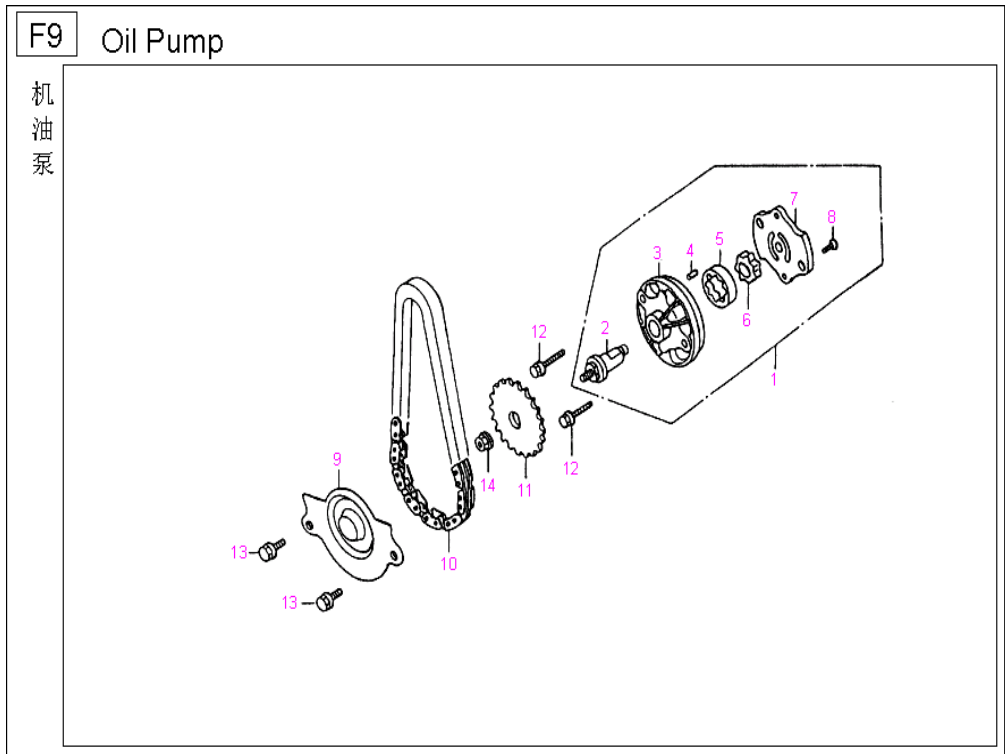

Baotian/Ering WARRIOR 125 - BT125T-12C

F9 Oilpump

F9/1	108000-152QMI-0000	Oil pump assy.	1
F9/2	108125-152QMI-0000	Oil pump shaft	1
F9/3	108121-152QMI-0000	Oil pump body	1
F9/4	GB119.1-2000	Dowel pin 4*6.5	1
F9/5	108123-152QMI-0000	Outer rotor,oil pump	1
F9/6	108124-152QMI-0000	Inner rotor,oil pump	1
F9/7	108122-152QMI-0000	Plate	1
F9/8	GB/T 818-1985	Screw M3*10	1
F9/9	108002-152QMI-0000	Oil separator	1
F9/10	108003-152QMI-0000	Oil pump chain	1
F9/11	108110-152QMI-0000	Driven sprocket,oil pump	1
F9/12	GB/T 5787-1986	Bolt M6*25	2
F9/13	GB/T 5787-1986	Bolt M6*12	2
F9/14	GB/T 6177-1986	Nut M6	1