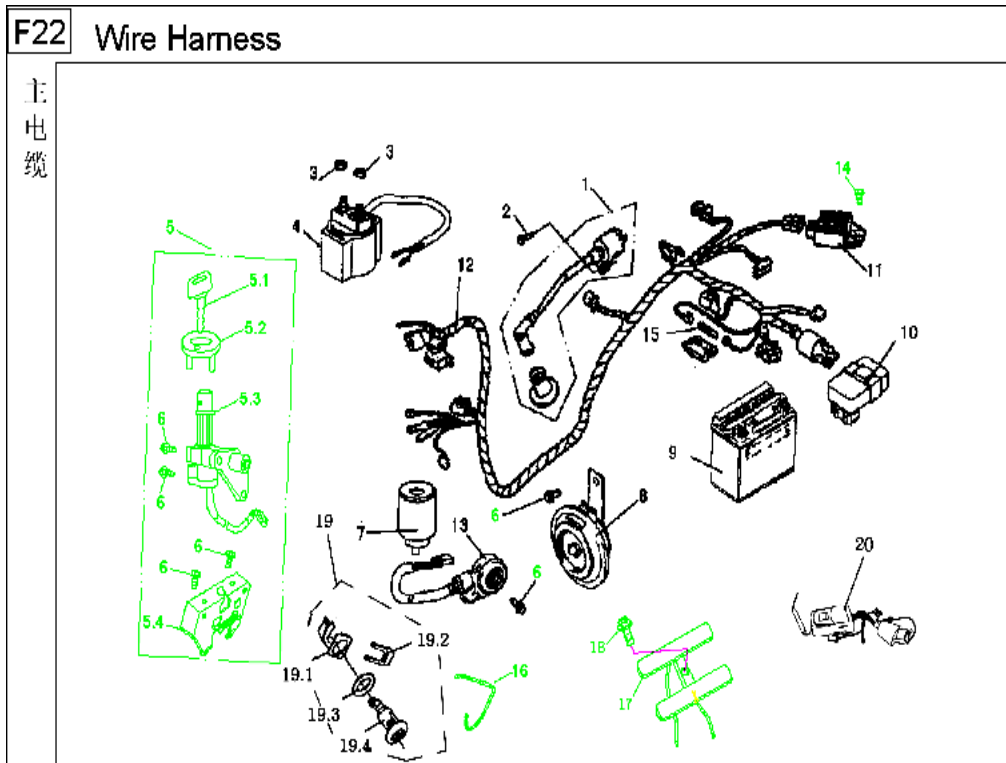

Baotian/Ering WARRIOR 125 - BT125T-12C

F22 Wire Harness

F22/1	301200-TB9-000	Ignition coil	1
F22/2	GB/T 818-1985	Screw M5*16	1
F22/3	GB/T 6177-1986	Nut M6	2
F22/4	301400-TB9-000	Start relay	1
F22/5	350000-TAC-000	Lock assy.	1
F22/5.1	350120-TAC-000	Key	1
F22/5.2	350101-TAC-000	Ignition switch lock cover	1
F22/5.3	350110-TAC-000	Ignition switch lock	1
F22/5.4	350420-TAC-000	Seat lock	1
F22/6	GB/T 5789-1986	Bolt M6*16	6
F22/7	301500-TB9-000	Flasher	1
F22/8	302000-TB9-000	Horn	1
F22/9	305000-TA7-000	Battery	1
F22/10	301100-TB9-000	Electric ignition assy.	1
F22/11	301300-TB9-000	Rectifier	1
F22/12	304100-TAC-000	Wiring assy.	1
F22/13	330600-TB9-000	Off switch assy.	1
F22/14	GB/T 5789-1986	Bolt M6*12	1
F22/15	304110-TAC-000	Fuse	1
F22/16	350430-TAC-000	Cable,seat lock	1
F22/17	361600-TAC-000	Seat lock	1
F22/18	GB/T 5789-1986	Cable,seat lock	1
F22/19	070100-TAC-000	Seat Lock Assy.	1
F22/19.1	070106-TAC-000	Spring Seat Lock	1
F22/19.2	070104-TAC-000	Cushion Lock Assembling Frame	1
F22/19.3	070105-TAC-000	Rubber Ring	1
F22/19.4	070103-TAC-000	Cushion Lock Assy	1
F22/20	070110-TAC-000	Remote control Comp.	1