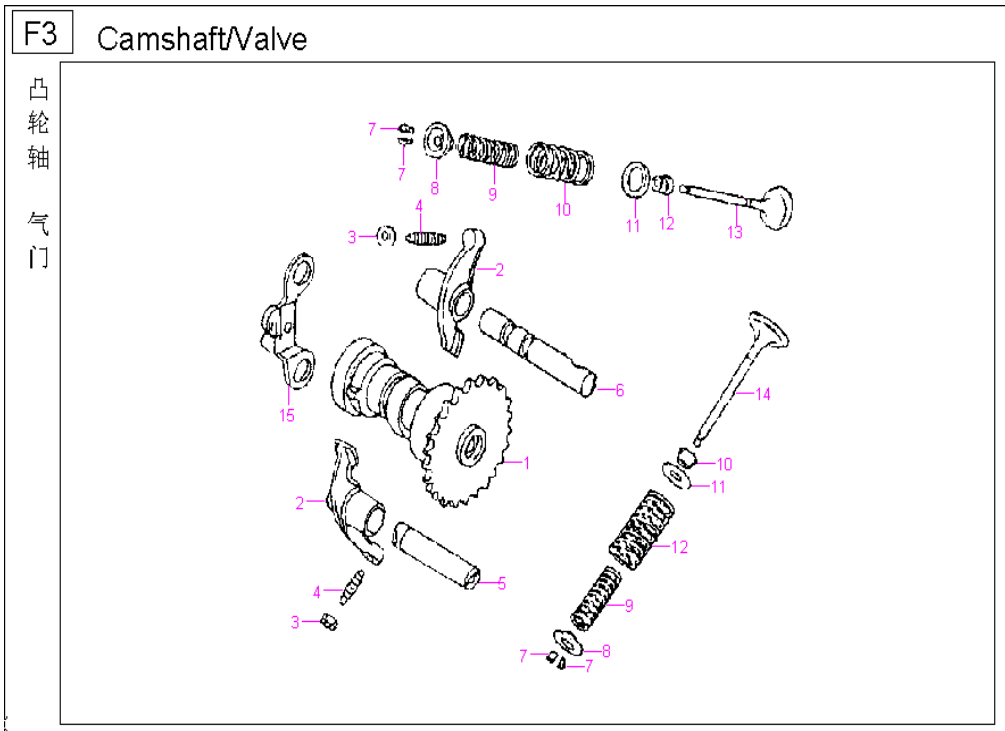

**BAOTIAN WARRIOR
ERSATZTEILE HANDBUCH
BT125QT-12C**

Baotian/Ering WARRIOR 125 - BT125T-12C

F1 Cover breathe & Cover shroud

NO.	Component and Parts No.	English Name	Quantity
F1/1	108101-152QMI-0000	Clamper,breather tube	1
F1/2	119020-152QMI-0000	Upper shroud	1
F1/3	GB/T 845-1985	Screw tapping ST4.2*16	6
F1/4	108201-152QMI-0000	Seal ring A	1
F1/5	119010-152QMI-0000	Lower shroud	1
F1/6	119013-152QMI-0000	Cord clip	1
F1/7	108103-152QMI-0000	Seal ring B	1
F1/8	119002-152QMI-0000	Clamper,overflow tube	1
F1/9	108104-152QMI-0000	Rubber plug	1
F1/10	119030-152QMI-0000	Cover assy,breathe	1
F1/11	119034-152QMI-0000	Clamper,starter	1
F1/12	119033-152QMI-0000	Cooling tube	1
F1/13	119031-152QMI-0000	Observed plug	1
F1/14	GB/T 5787-1986	Bolt M6*25	3

Baotian/Ering WARRIOR 125 - BT125T-12C

F3 Chamshaft / Valve

F3/1	110100-152QMI-0000	Camshaft Comp.	1
F3/2	101432-152QMI-0000	Arm,vale rocker	2
F3/3	101433-152QMI-0000	Nut	2
F3/4	101434-152QMI-0000	Adjusting screw	2
F3/5	101435-152QMI-0000	Shaft comp.,Ex.	1
F3/6	101436-152QMI-0000	Shaft comp., In	1
F3/7	101408-152QMI-0000	Lock, valve	4
F3/8	101407-152QMI-0000	Retainer, valve spring	2
F3/9	101405-152QMI-0000	Inner spring, valve	2
F3/10	101406-152QMI-0000	Outer spring, valve	2
F3/11	109116-152QMI-0000	Seat, valve spring	2
F3/12	GB13871-92	Seal, valve	2
F3/13	101402-152QMI-0000	Valve in.	1
F3/14	101401-152QMI-0000	Valve ex.	1
F3/15	109209-152QMI-0000	Stop plate	1