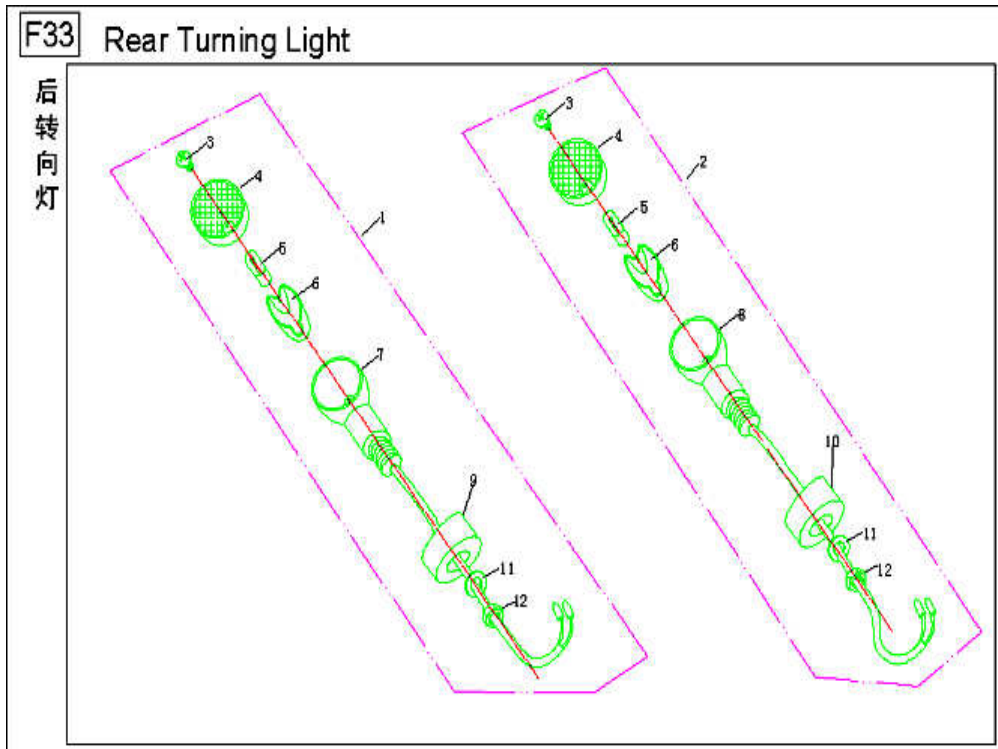

Baotian/Ering WARRIOR 125 - BT125T-12C

F33 Rear Turning Light

F33/1	323100-TAC-000	Rear turning light (L)	1
F33/2	323200-TAC-000	Rear turning light (R)	1
F33/3	GB/T5282-1985	Screw tapping ST3.9*16	2
F33/4	323131-TAC-000	Lens, rear turning light	2
F33/5	322110-TAC-000	Turning light bulb	2
F33/6	323120-TAC-000	Fixing socket, rear turning light	2
F33/7	323140-TAC-000	(L)Rear turning light shell	1
F33/8	323240-TAC-000	(R)Rear turning light shell	1
F33/9	323001-TAC-000	Rubber (L)	1
F33/10	323003-TAC-000	Rubber (R)	1
F33/11	GB96.1-02	Washer10	2
F33/12	GBT41-1986	Nut M10	2