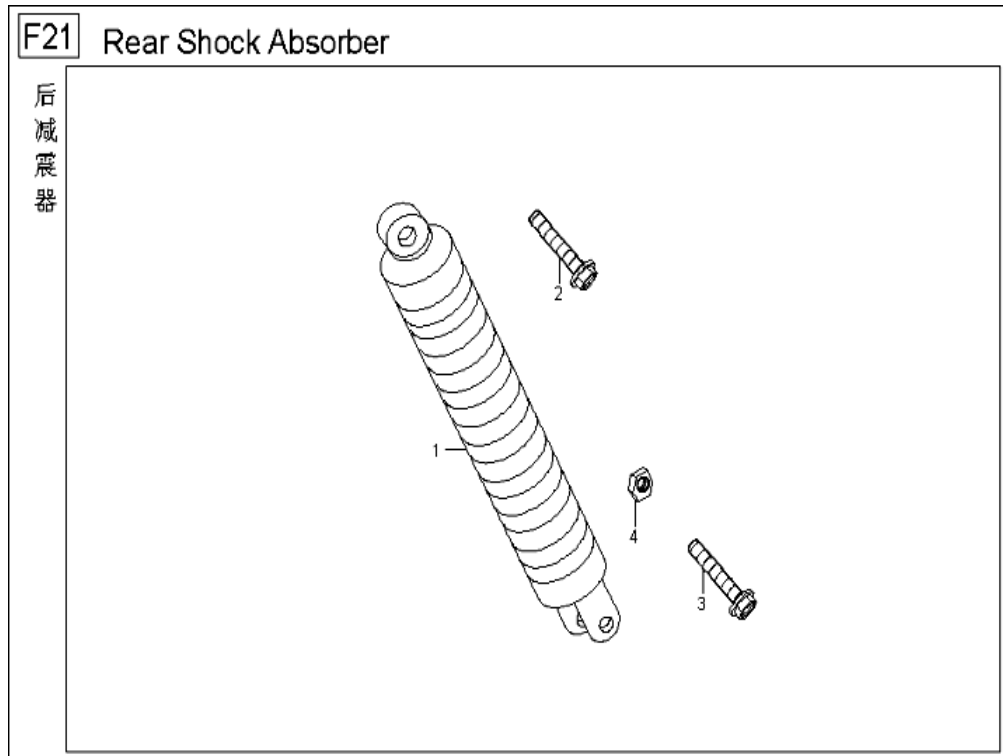

Baotian/Ering *WARRIOR 125* - BT125T-12C

F21 Rear Shock Absorber

F21/1	521000-TAC-000	Rear shock absorber	2
F21/2	GB/T 5789-1986	Bolt M10*1.25*40	2
F21/3	GB/T 5789-1986	Bolt M8*35	2
F21/4	GB/T 6170-1986	Nut M8	2