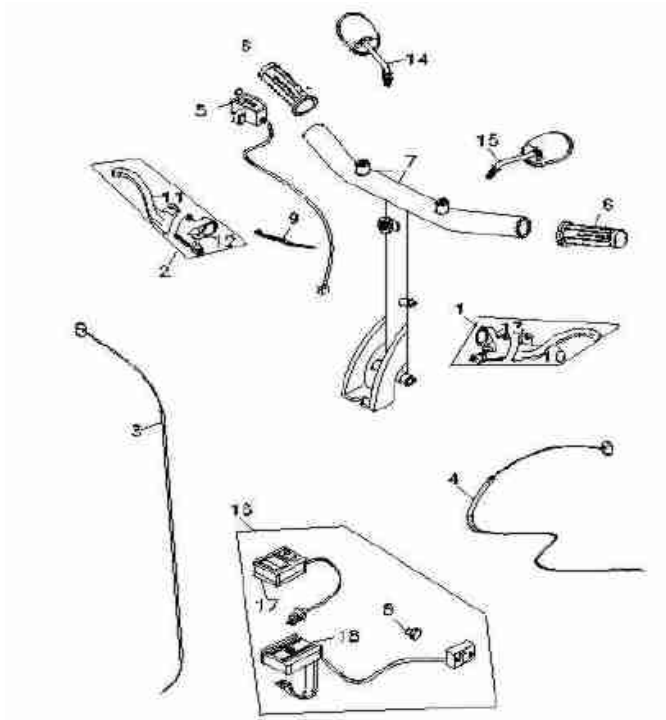

ERING FC 20

1	31500-165-000	2	BATTERY
2	17505-165-000	1	SPONGE
3	32101-165-001	1	BATTERY WIRE B
4	32102-165-000	1	BATTERY WIRE B
5	32103-165-001	1	BREAKER WIRE
6	38302-165-00A	1	BREAKER
7	31600-165-00A	1	CHARGER
8	31601-165-00A	1	WIRE BOX
9	98200-165-000	1	FUSE
10	35150-165-000	1	HEAD LIGHT SWITCH
11	35100-165-002	1	MAIN SWITCH ASS'Y
12	93500-04016	2	PAN PHILLIPS BOLT
13	30413-165-000	2	COIL

ERING FC 20

1	42701-165-000	1	FRONT RIM
2	42711-165-000	2	TIRE
3	45010-165-000	1	PANEL FRONT BRAKE PLATE
4	44301-165-000	1	FRONT WHEEL AXLE
5	96100-6200Z	4	RADIAL BALL BEARING
6	96401-1018005	2	SPACE TUBE
7	42616-165-000	2	AIR NOZZLE
8	96401-1018008	3	SPACE TUBE
9	42801-165-000	1	REAR WHEEL RIM
10	42301-165-000	1	REAR WHEEL AXLE
11	43010-165-000	1	REAR BRAKE PLATE
12	40543-165-000	2	DRIVE BELT ADJUSTER
13	96401-1018022	1	SPACE TUBE
14	94050-10000	4	HEX FLANGE NUT
15	45133-165-000	1	RESET SPRING
16	45105-165-000	1	FRONT HUB HOUSING
17	45106-165-000	1	FRONT HUB
18	43133-165-000	1	RESET SPRING
19	43110-165-000	1	REAR HUB HOUSING
20	43111-165-000	1	REAR HUB
21	42616-165-000	2	AIR NOZZLE

ERING FC 20

1	53178-165-00A	1	LEFT LEVER ASS'Y
2	53175-165-00A	1	RIGHT LEVER ASS'Y
3	45450-165-00A	1	FRONT BRAKE CABLE
4	43450-165-00A	1	REAR BRAKE CABLE
5	53170-165-000	1	THROTTLE CONTROLLER
6	53165-165-00A	2	HANDLE GRIP
7	53100-165-00B	1	HANDLE BAR
8	38110-165-000	1	BELL
9	90669-168-000	1	STRAP
10	53185-165-00A	1	LEFT LEVER
11	53182-165-00A	1	RIGHT LEVER
12	53172-165-000	1	R. LEVER BASE
13	53173-165-000	1	L. LEVER BASE
14	88110-165-00A	1	R.REAR VIEW MIRROR
15	88120-165-00A	1	L.REAR VIEW MIRROR
16	37200-165-001	1	SPEEDOMETER ASS'Y(Digital)
17	37216-165-000	1	SPEEDOMETER HOLDER