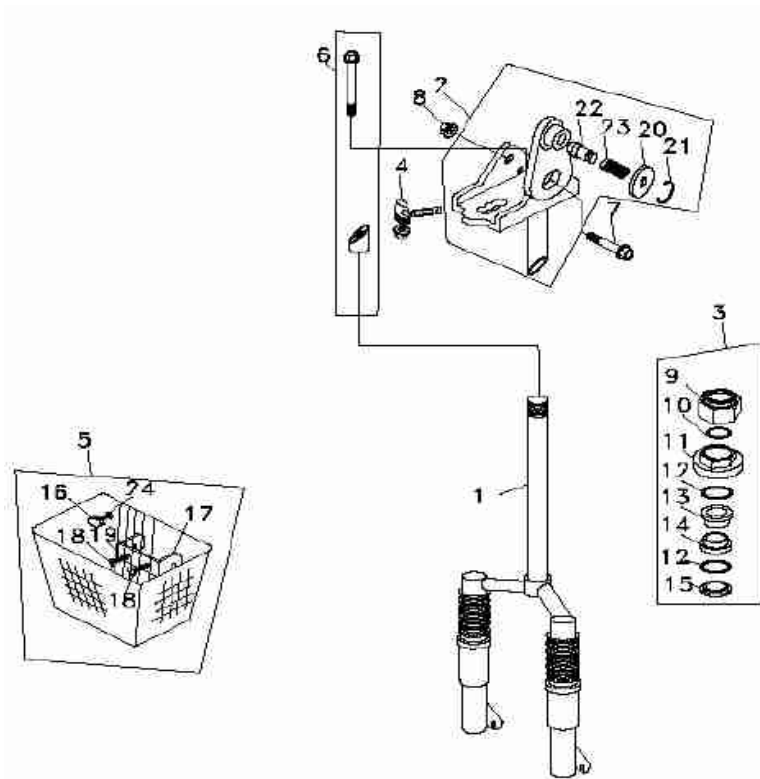

ERING FC 20

1	64301-165-00B	1	COVER
2	80115-165-000	1	REAR FENDER
3	64310-165-000	1	FLOOR PANEL
4	93800-06018S	4	PAN PHILPS BOLT
5	93800-06020S	1	PAN PHILPS BOLT
6	31506-165-001	1	BODY CENTER COVER
7	33741-133-000	1	REFLECTOR (E-MARK,SAE)
8	96000-06012-10	2	HEX WASHER FACE BOLT
9	11352-145-000	2	CABLE CLAMP
10	94050-06000	3	HEX FLANGE NUT
11	94101-0618010	1	PLAIN WASHER
12	87700-165-000	1	COMPLETE SETS STICKER
13	87700-888-00Z	1	ADLY STICKER
14	87700-888-0BA	1	ADLY MOTO STICKER
15	90344-06000	1	U PLATE NUT
16	87740-165-00A	1	CHARGER INSTRUCTION STICKER
17	87741-165-00B	1	CHARGER INSTRUCTION
18	50122-165-00B	1	OWNER'S MANUAL
19	93701-06012G	4	PAN FLAT HEAD PHILLIPS
20	87739-165-00A	1	STICKER
21	33741-125-000	2	REFLECTOR (E-MARK)

ERING FC 20

1	51100-165-000	1	FRONT FORK ASS'Y
2	51109-165-00B	1	HANDLE BAR BRACKET
3	53211-165-000	1	BALL RACE ASS'Y
4	51151-165-000	1	QUICK RELEASE LEVER ASS'Y
5	53610-165-000	1	BASKET
6	51160-165-00A	1	STEERING LOCK BILT ASS'Y
7	96000-10070	1	WASHER FACE BOLT
8	94050-10000U	1	HEX FLANGE NUT
9	53220-165-000	1	STEERING HEAD
10	53217-165-000	1	LOCK WASHER
11	50301-165-000	1	COVER
12	96211-165-000	2	STEEL BALL
13	50304-165-000	1	UP BALL RACE
14	50305-165-000	1	DOWN BALL RACE
15	53212-165-000	1	DOWN BALL RACE BRACKET
16	53612-165-000	1	BASKET FIX BOLT
17	53611-165-000	1	BASKET BRACKET
18	93800-06012	2	PAN PHILPS BOLT
19	94101-0716010	2	PLAIN WASHER
20	94101-0825030	1	PLAIN WASHER
21	94511-0600E	1	EXTERNAL CIR CLIP
22	51161-165-000	1	LOCK PIN
23	51162-165-000	1	RESET SPRING
24	94101-0615020	1	PLAIN WASHER