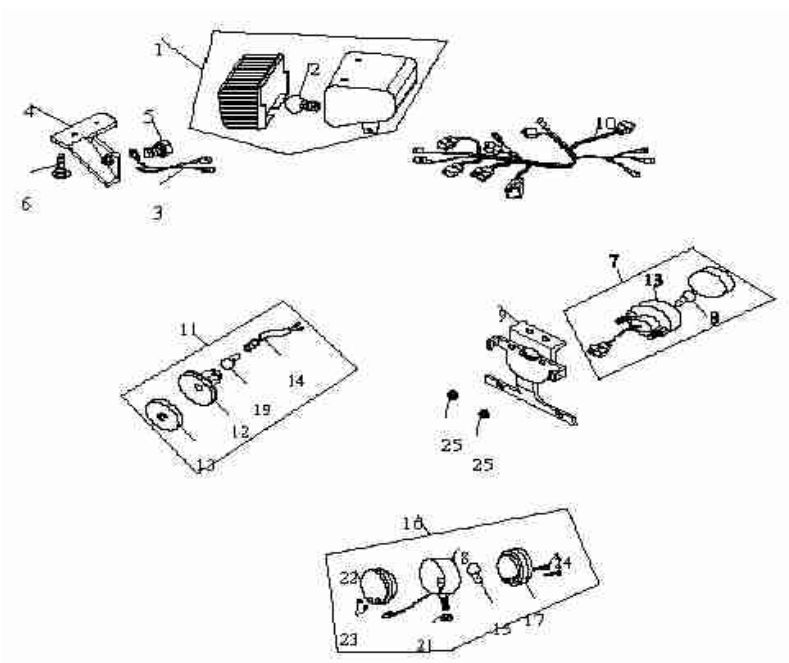

ERING FC 20

1	33100-165-00A	1	HEAD LIGHT ASS'Y
2	34901-165-000	1	HEAD LIGHT BULB
3	32106-165-000	1	HEAD LIGHT SUB WIRE
4	33120-165-000	1	HEAD LIGHT BRACKET
5	96000-06012	1	HEX WASHER FACE BOLT
6	93903-04012	2	TAPPING SCREW
7	33700-165-000	1	TAIL LIGHT ASS'Y (E-MARK)
8	34906-165-000	1	TAIL LIGHT BULB (E-MARK)
9	50357-165-00F	1	TAIL LIGHT FIX BRACKET
10	32100-165-001	1	MAIN WIRE HARDNESS
11	33711-165-000	1	REAR LIGHT SOCKET & WIRENESS
12	33702-165-000	1	TAIL LIGHT LENS (E-MARK)
13	94050-04000	2	HEX FLANGE NUT
14	33106-165-000	1	HEAD LIGHT ANTI DAZZLING