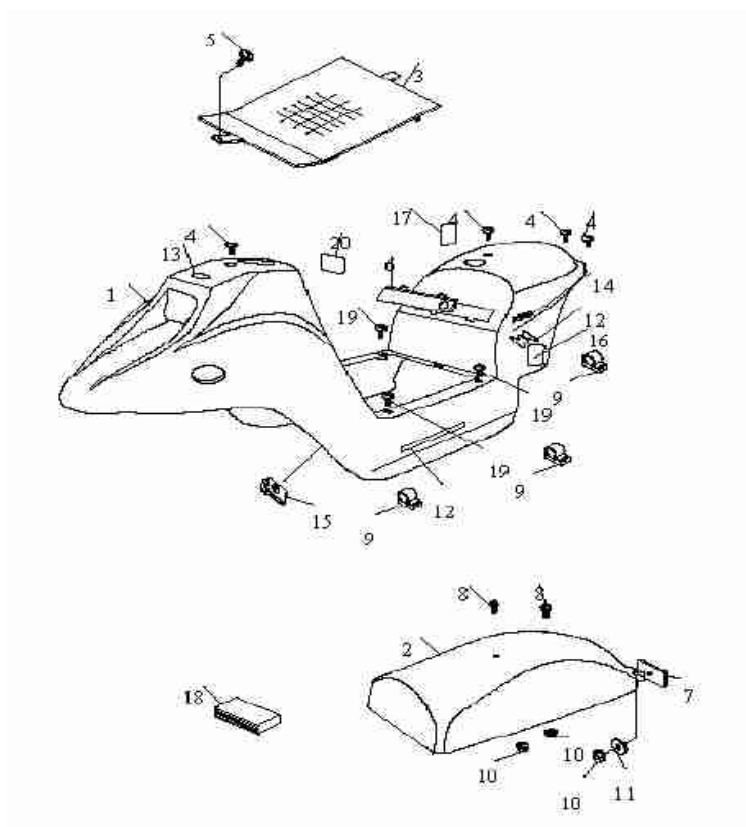

ERING FC 20

1	64301-165-00B	1	COVER
2	80115-165-000	1	REAR FENDER
3	64310-165-000	1	FLOOR PANEL
4	93800-06018S	4	PAN PHILPS BOLT
5	93800-06020S	1	PAN PHILPS BOLT
6	31506-165-001	1	BODY CENTER COVER
7	33741-133-000	1	REFLECTOR (E-MARK,SAE)
8	96000-06012-10	2	HEX WASHER FACE BOLT
9	11352-145-000	2	CABLE CLAMP
10	94050-06000	3	HEX FLANGE NUT
11	94101-0618010	1	PLAIN WASHER
12	87700-165-000	1	COMPLETE SETS STICKER
13	87700-888-00Z	1	ADLY STICKER
14	87700-888-0BA	1	ADLY MOTO STICKER
15	90344-06000	1	U PLATE NUT
16	87740-165-00A	1	CHARGER INSTRUCTION STICKER
17	87741-165-00B	1	CHARGER INSTRUCTION
18	50122-165-00B	1	OWNER'S MANUAL
19	93701-06012G	4	PAN FLAT HEAD PHILLIPS
20	87739-165-00A	1	STICKER
21	33741-125-000	2	REFLECTOR (E-MARK)